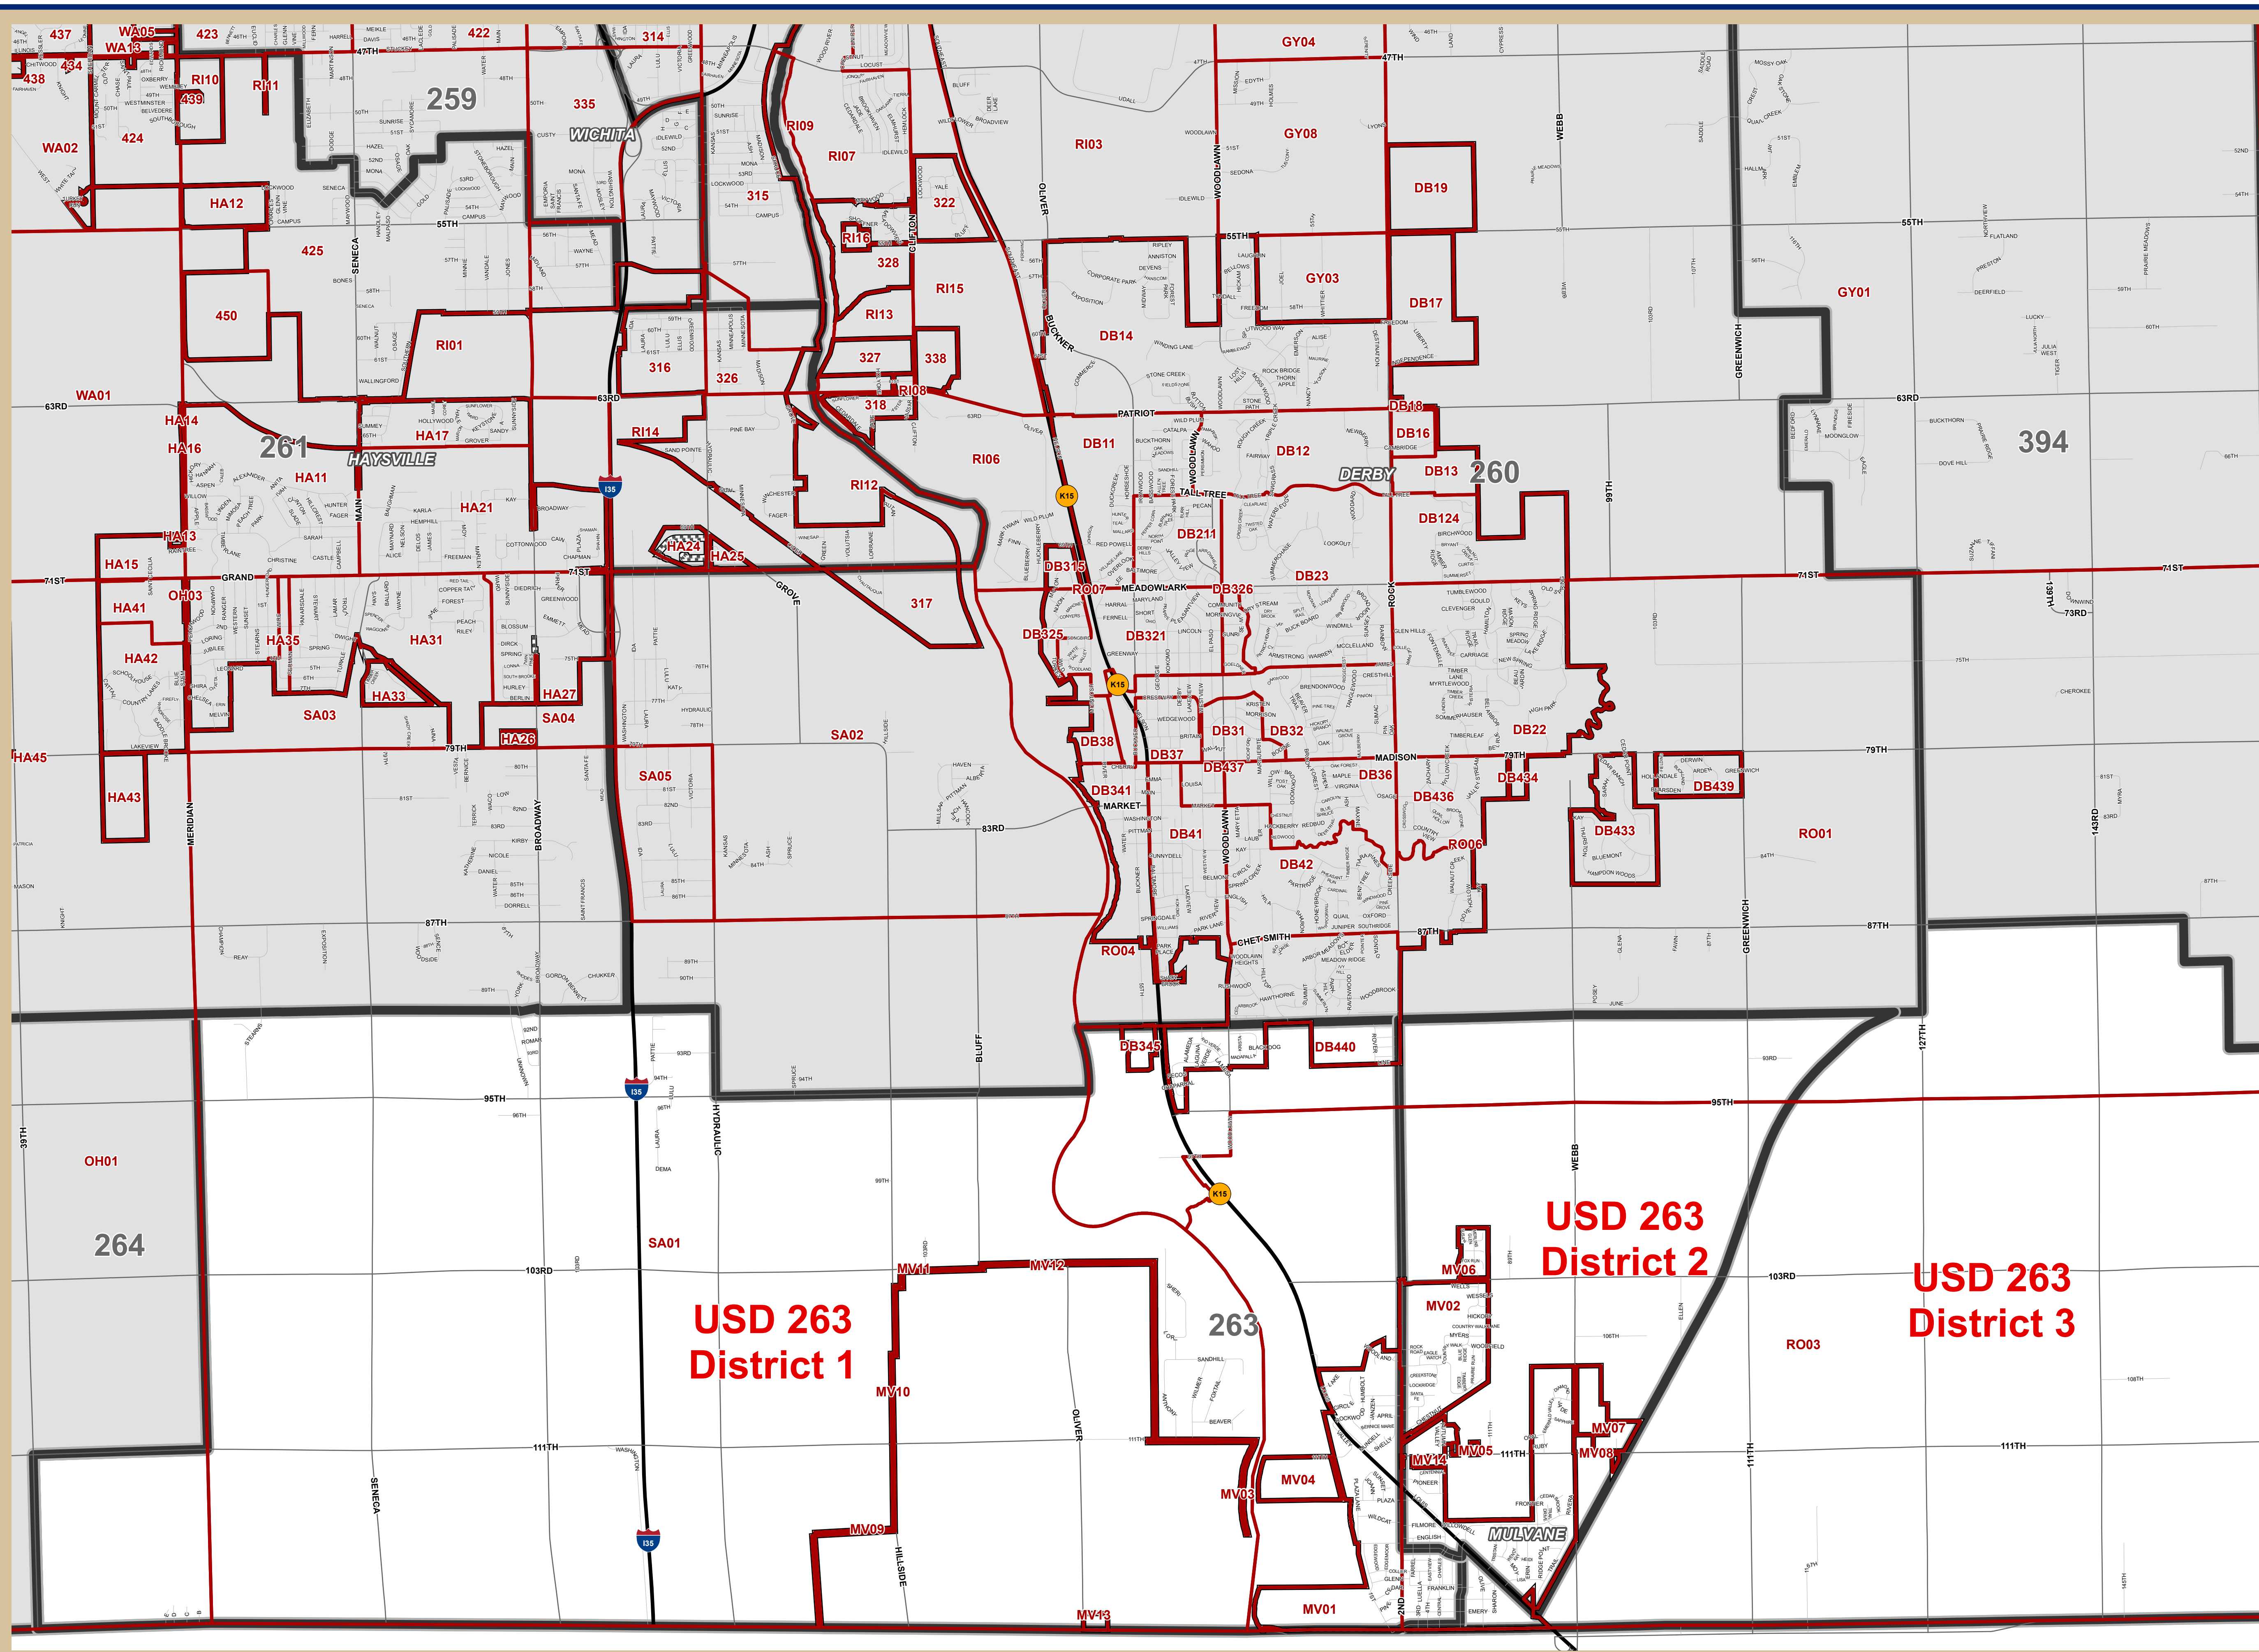

USD 263 Member Districts Voter Precincts

Sedgwick County,
Kansas

**USD 263
District 1**

**USD 263
District 2**

**USD 263
District 3**

Date: 6/4/2024

It is understood that the Sedgwick County Election Office, and the GIS Division of Information and Operations, has no indication or reason to believe that there are inaccuracies in information incorporated in the base map.
The GIS personnel make no warranty or representation, either expressed or implied, with respect to the information or the data displayed.