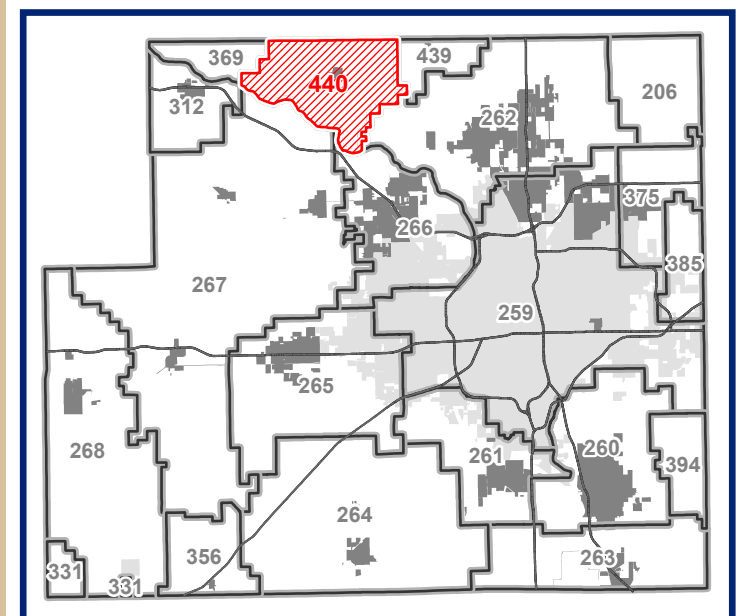

# USD 440 Voter Precincts

Sedgwick County, Kansas

**USD 440  
District 3**

Date: 6/4/2024

It is understood that the Sedgwick County Election Office, and the GIS Division of Information and Operations, has no indication or reason to believe that there are inaccuracies in information incorporated in the base map.  
The GIS personnel make no warranty or representation, either expressed or implied, with respect to the information or the data displayed.