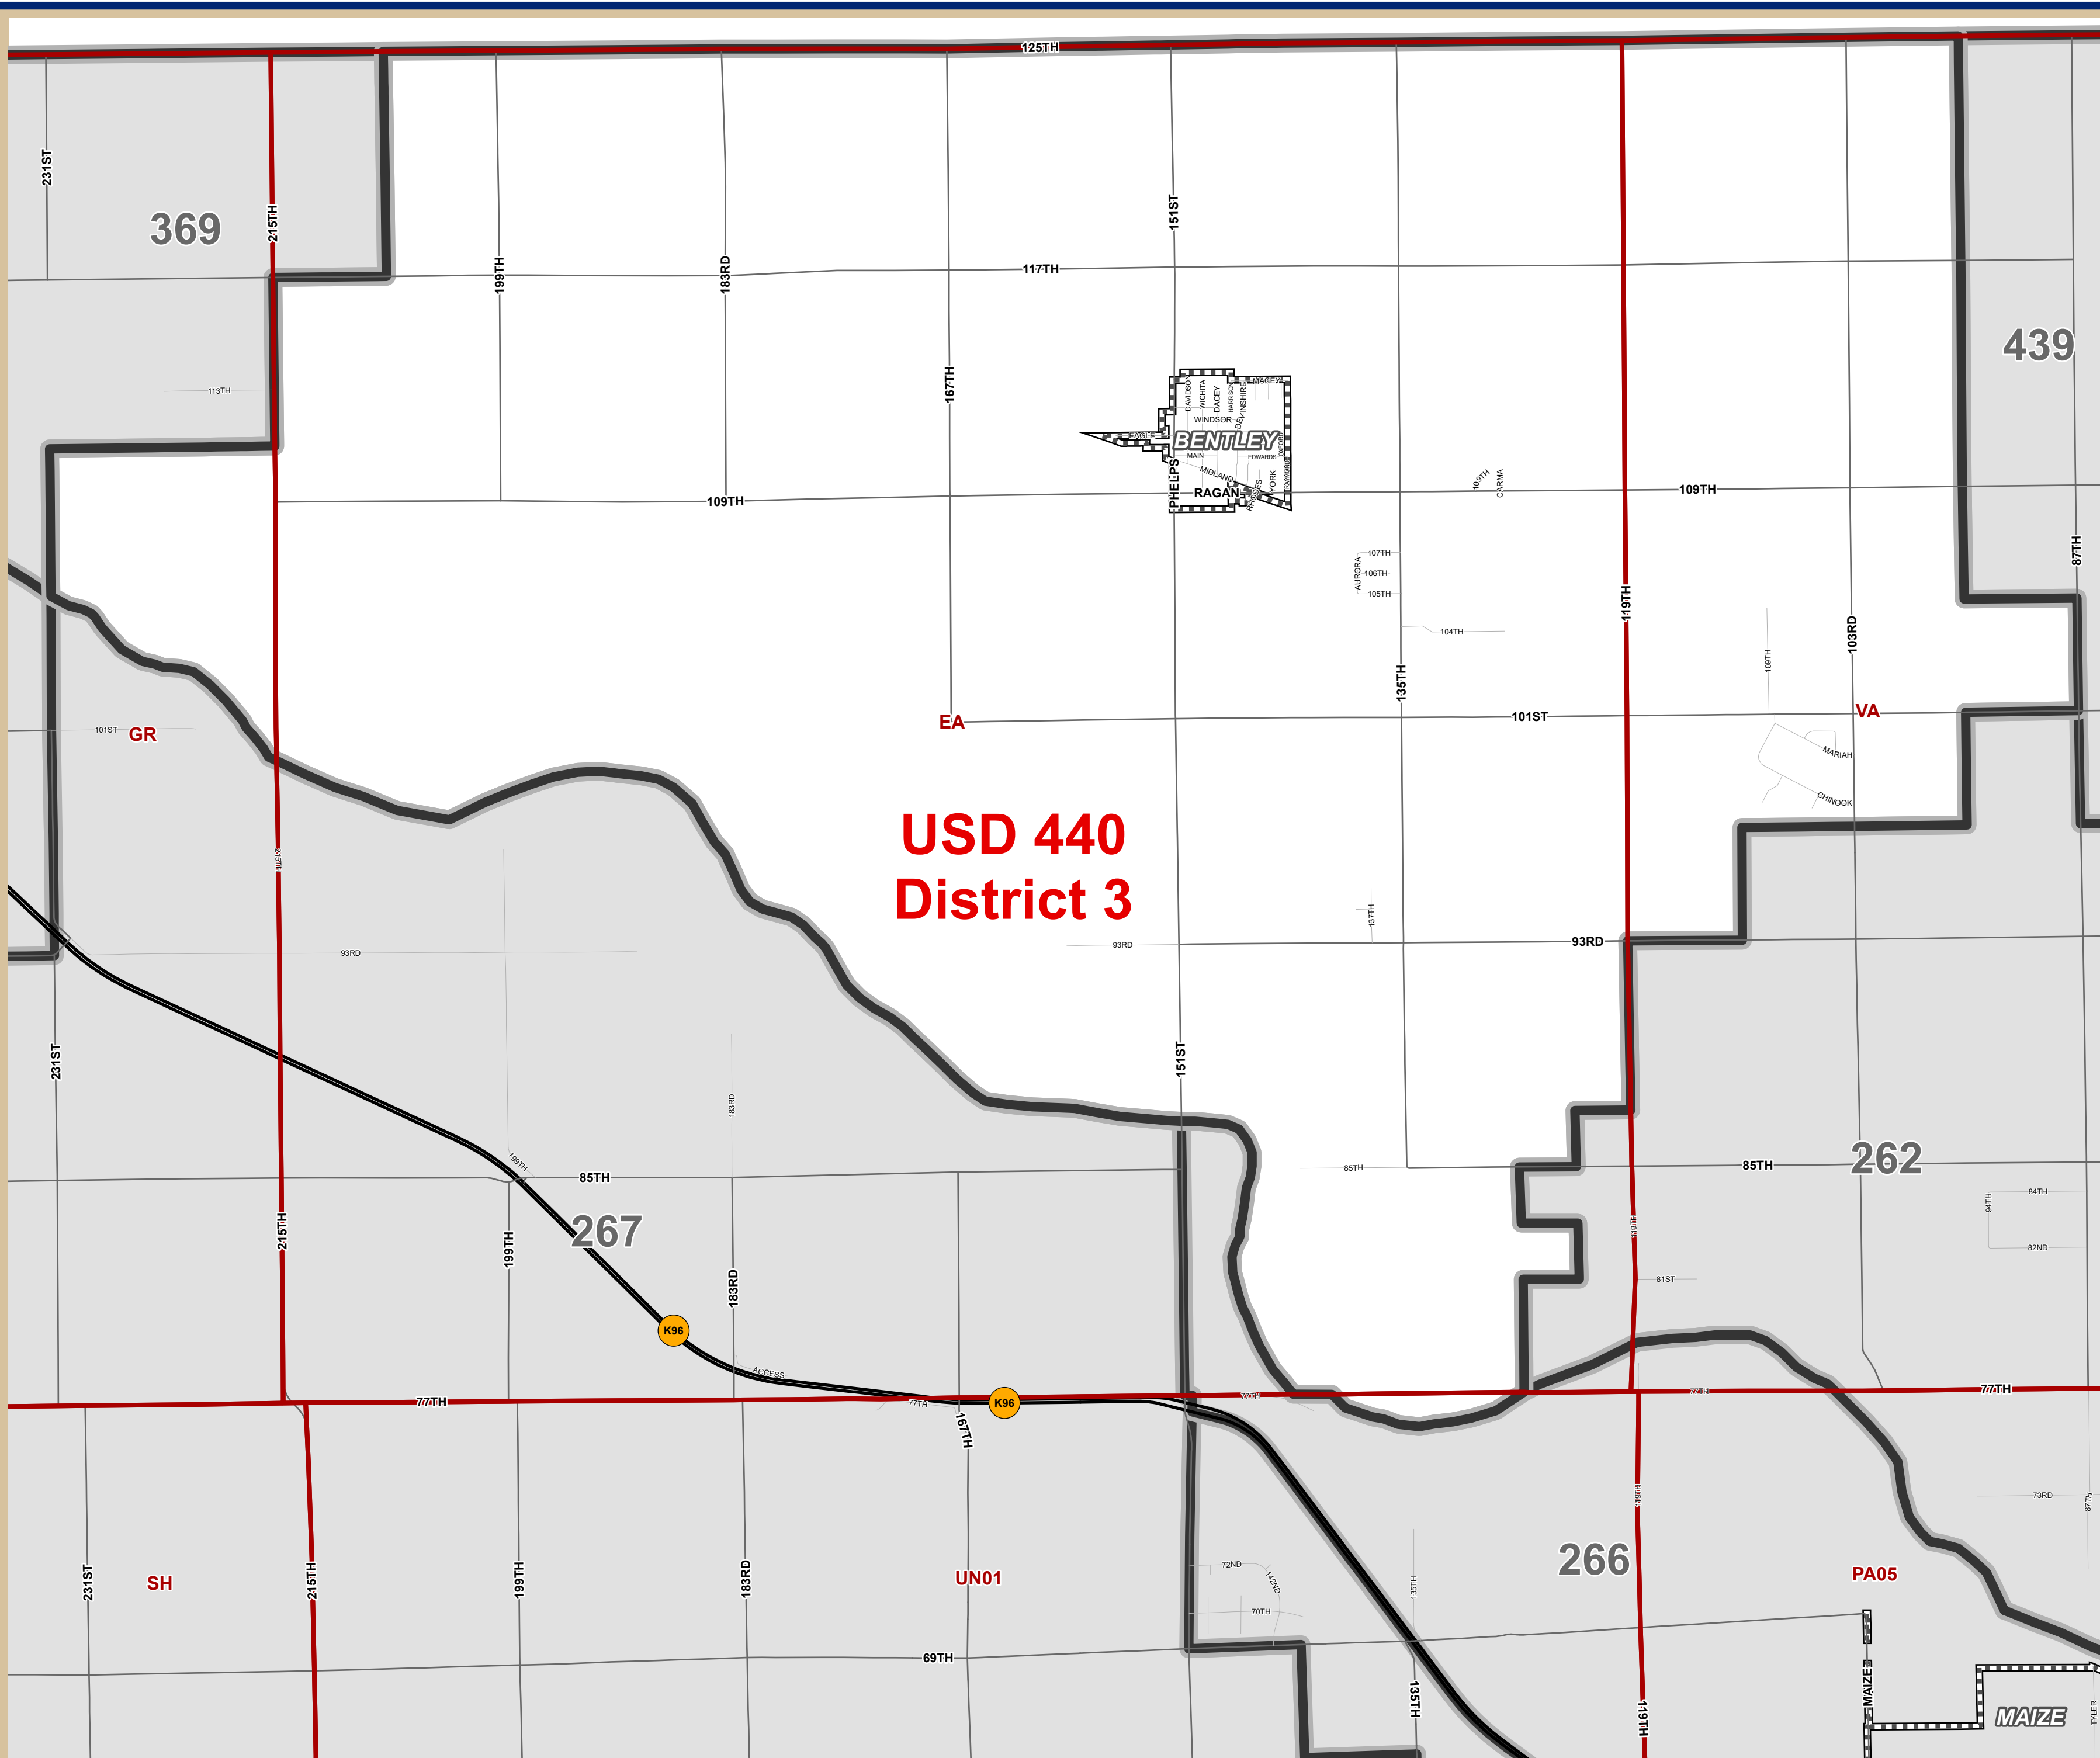

# USD 440 Voter Precincts

Sedgwick County, Kansas

**USD 440  
District 3**

Date: 6/4/2024

It is understood that the Sedgwick County Election Office, and the GIS Division of Information and Operations, has no indication or reason to believe that there are inaccuracies in information incorporated in the base map.  
The GIS personnel make no warranty or representation, either expressed or implied, with respect to the information or the data displayed.