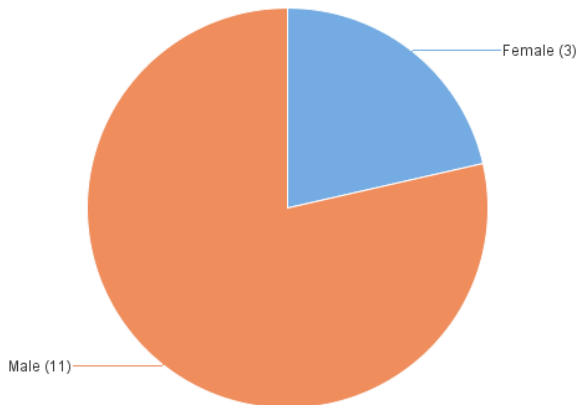

Homicides by Death Year

Last Refresh Date: 7/12/24

Year of Death	2022	2023	2024
Case Count	36	52	14

2024

Case # Count by Age+

Case # Count by Race and Age+

Case # Count by Race

Case # Count by Race and Gender

Case # Count by Gender

Case # Count by Gender and Age+

Case # Count by Age+

Case # Count by Race and Age+

Case # Count by Race

Case # Count by Race and Gender

Case # Count by Gender

Case # Count by Gender and Age+

Case # Count by Age+

Case # Count by Race and Age+

Case # Count by Race

Case # Count by Race and Gender

Case # Count by Gender

Case # Count by Gender and Age+