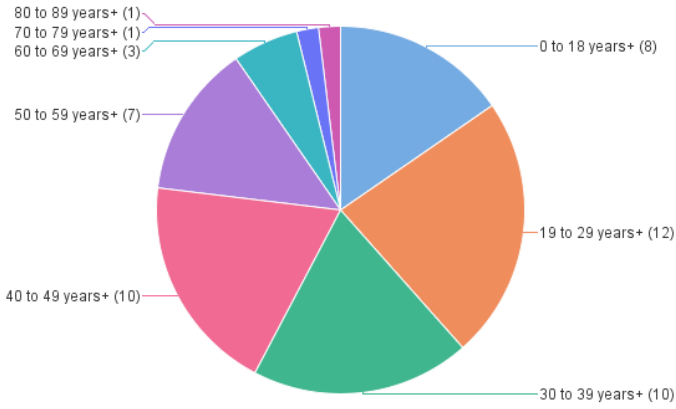

Homicides by Death Year

Last Refresh Date: 7/12/24

Year of Death	2022	2023	2024
Case Count	36	52	14

2024

Case # Count by Age+

Case # Count by Race and Age+

Case # Count by Race

Case # Count by Race and Gender

Case # Count by Gender

Case # Count by Gender and Age+

Case # Count by Age+

Case # Count by Race and Age+

Case # Count by Race

Case # Count by Race and Gender

Case # Count by Gender

Case # Count by Gender and Age+

Case # Count by Age+

Case # Count by Race and Age+

Case # Count by Race

Case # Count by Race and Gender

Case # Count by Gender

Case # Count by Gender and Age+