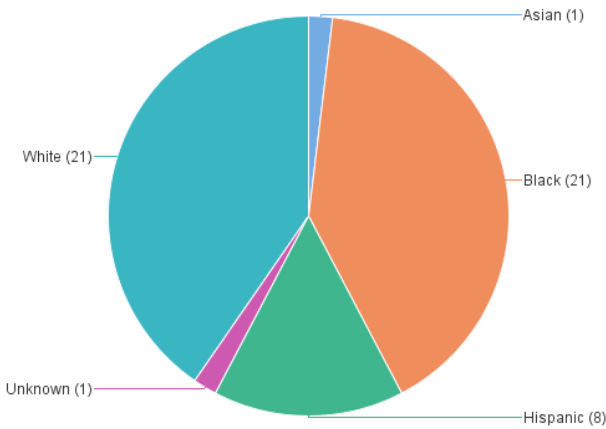

Homicides by Death Year

Last Refresh Date: 7/12/24

Year of Death	2022	2023	2024
Case Count	36	52	14

2024

Case # Count by Age+

Case # Count by Race and Age+

Case # Count by Race

Case # Count by Race and Gender

Case # Count by Gender

Case # Count by Gender and Age+

Case # Count by Age+

Case # Count by Race and Age+

Case # Count by Race

Case # Count by Race and Gender

Case # Count by Gender

Case # Count by Gender and Age+

Case # Count by Age+

Case # Count by Race and Age+

Case # Count by Race

Case # Count by Race and Gender

Case # Count by Gender

Case # Count by Gender and Age+