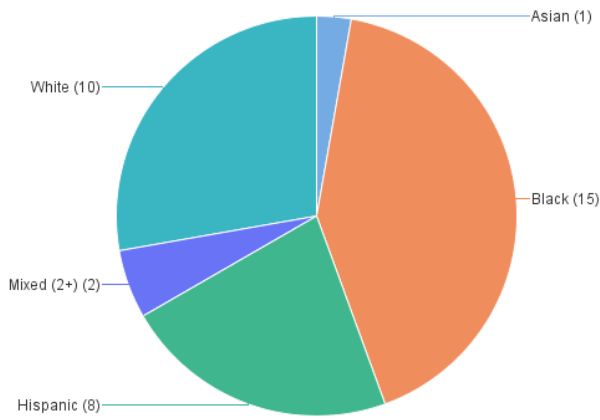

Homicides by Death Year

Last Refresh Date: 7/12/24

Year of Death	2022	2023	2024
Case Count	36	52	14

2024

Case # Count by Age+

Case # Count by Race and Age+

Case # Count by Race

Case # Count by Race and Gender

Case # Count by Gender

Case # Count by Gender and Age+

Case # Count by Age+

Case # Count by Race and Age+

Case # Count by Race

Case # Count by Race and Gender

Case # Count by Gender

Case # Count by Gender and Age+

Case # Count by Age+

Case # Count by Race and Age+

Case # Count by Race

Case # Count by Race and Gender

Case # Count by Gender

Case # Count by Gender and Age+