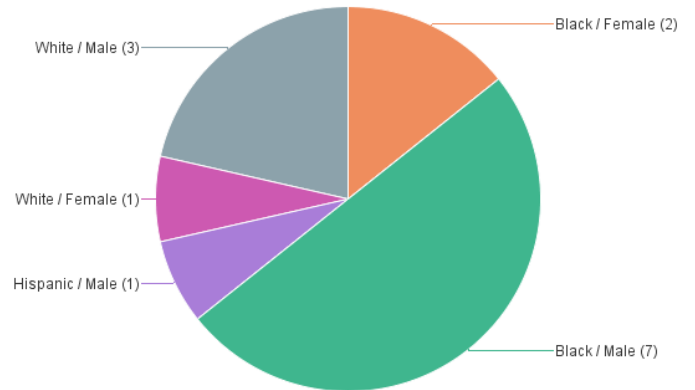

Homicides by Death Year

Last Refresh Date: 7/12/24

Year of Death	2022	2023	2024
Case Count	36	52	14

2024

Case # Count by Age+

Case # Count by Race and Age+

Case # Count by Race

Case # Count by Race and Gender

Case # Count by Gender

Case # Count by Gender and Age+

Case # Count by Age+

Case # Count by Race and Age+

Case # Count by Race

Case # Count by Race and Gender

Case # Count by Gender

Case # Count by Gender and Age+

Case # Count by Age+

Case # Count by Race and Age+

Case # Count by Race

Case # Count by Race and Gender

Case # Count by Gender

Case # Count by Gender and Age+