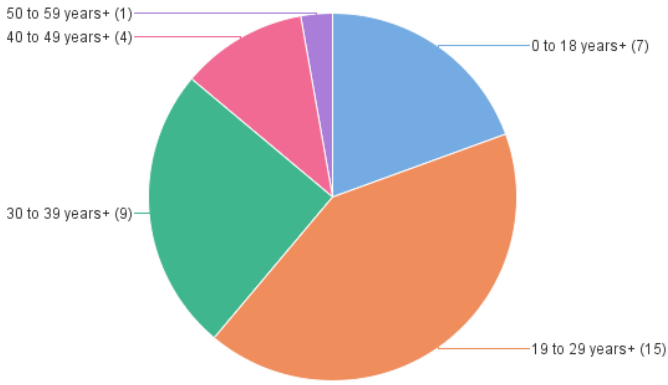

Homicides by Death Year

Last Refresh Date: 7/12/24

Year of Death	2022	2023	2024
Case Count	36	52	14

2024

Case # Count by Age+

Case # Count by Race and Age+

Case # Count by Race

Case # Count by Race and Gender

Case # Count by Gender

Case # Count by Gender and Age+

Case # Count by Age+

Case # Count by Race and Age+

Case # Count by Race

Case # Count by Race and Gender

Case # Count by Gender

Case # Count by Gender and Age+

Case # Count by Age+

Case # Count by Race and Age+

Case # Count by Race

Case # Count by Race and Gender

Case # Count by Gender

Case # Count by Gender and Age+