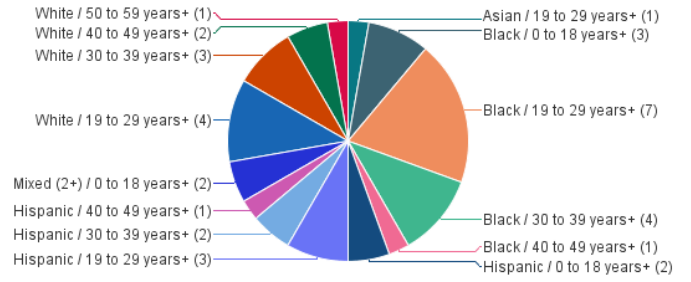

Homicides by Death Year

Last Refresh Date: 7/12/24

Year of Death	2022	2023	2024
Case Count	36	52	14

2024

Case # Count by Age+

Case # Count by Race and Age+

Case # Count by Race

Case # Count by Race and Gender

Case # Count by Gender

Case # Count by Gender and Age+

Case # Count by Age+

Case # Count by Race and Age+

Case # Count by Race

Case # Count by Race and Gender

Case # Count by Gender

Case # Count by Gender and Age+

Case # Count by Age+

Case # Count by Race and Age+

Case # Count by Race

Case # Count by Race and Gender

Case # Count by Gender

Case # Count by Gender and Age+