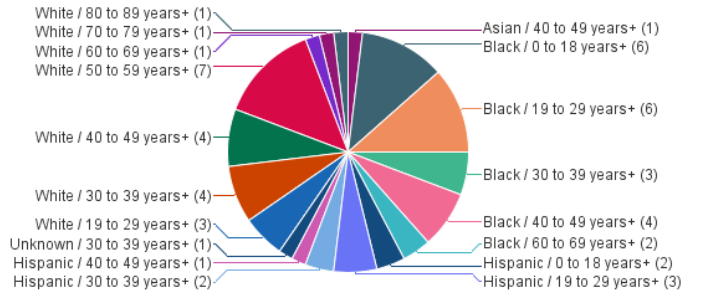

Homicides by Death Year

Last Refresh Date: 7/12/24

Year of Death	2022	2023	2024
Case Count	36	52	14

2024

Case # Count by Age+

Case # Count by Race and Age+

Case # Count by Race

Case # Count by Race and Gender

Case # Count by Gender

Case # Count by Gender and Age+

Case # Count by Age+

Case # Count by Race and Age+

Case # Count by Race

Case # Count by Race and Gender

Case # Count by Gender

Case # Count by Gender and Age+

Case # Count by Age+

Case # Count by Race and Age+

Case # Count by Race

Case # Count by Race and Gender

Case # Count by Gender

Case # Count by Gender and Age+