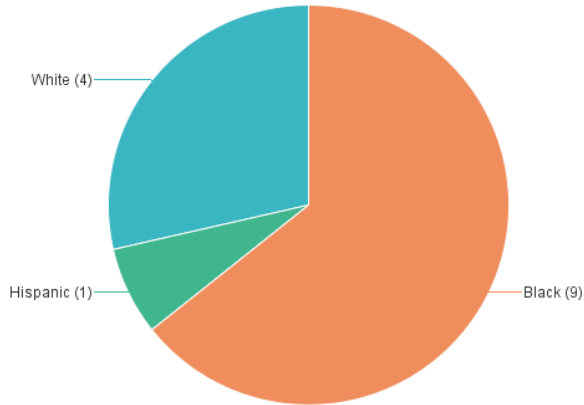

Homicides by Death Year

Last Refresh Date: 7/12/24

Year of Death	2022	2023	2024
Case Count	36	52	14

2024

Case # Count by Age+

Case # Count by Race and Age+

Case # Count by Race

Case # Count by Race and Gender

Case # Count by Gender

Case # Count by Gender and Age+

Case # Count by Age+

Case # Count by Race and Age+

Case # Count by Race

Case # Count by Race and Gender

Case # Count by Gender

Case # Count by Gender and Age+