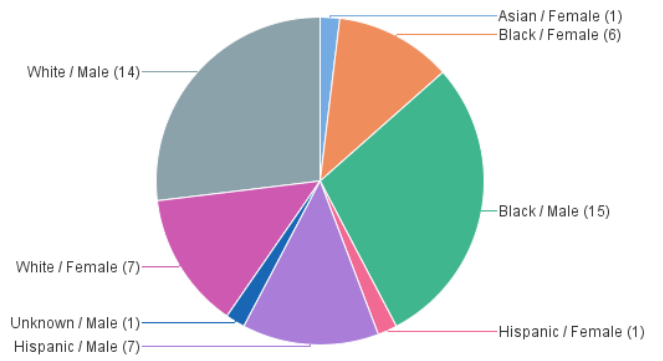

Homicides by Death Year

Last Refresh Date: 7/12/24

Year of Death	2022	2023	2024
Case Count	36	52	14

2024

Case # Count by Age+

Case # Count by Race and Age+

Case # Count by Race

Case # Count by Race and Gender

Case # Count by Gender

Case # Count by Gender and Age+

Case # Count by Age+

Case # Count by Race and Age+

Case # Count by Race

Case # Count by Race and Gender

Case # Count by Gender

Case # Count by Gender and Age+

Case # Count by Age+

Case # Count by Race and Age+

Case # Count by Race

Case # Count by Race and Gender

Case # Count by Gender

Case # Count by Gender and Age+