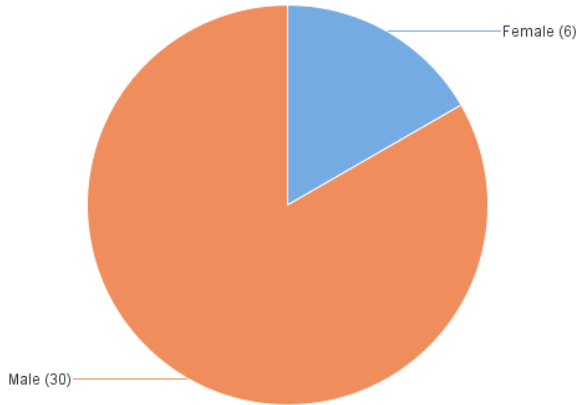

Homicides by Death Year

Last Refresh Date: 7/12/24

Year of Death	2022	2023	2024
Case Count	36	52	14

2024

Case # Count by Age+

Case # Count by Race and Age+

Case # Count by Race

Case # Count by Race and Gender

Case # Count by Gender

Case # Count by Gender and Age+

Case # Count by Age+

Case # Count by Race and Age+

Case # Count by Race

Case # Count by Race and Gender

Case # Count by Gender

Case # Count by Gender and Age+

Case # Count by Age+

Case # Count by Race and Age+

Case # Count by Race

Case # Count by Race and Gender

Case # Count by Gender

Case # Count by Gender and Age+