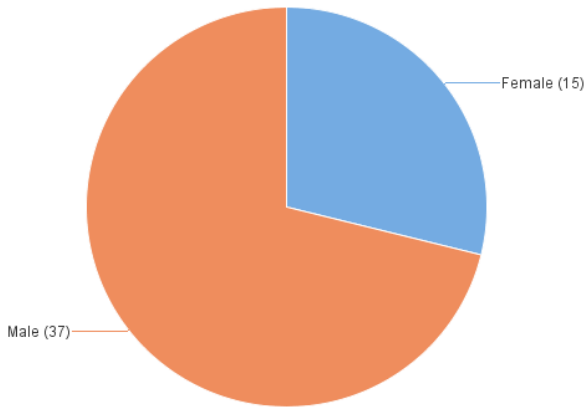

Homicides by Death Year

Last Refresh Date: 7/12/24

Year of Death	2022	2023	2024
Case Count	36	52	14

2024

Case # Count by Age+

Case # Count by Race and Age+

Case # Count by Race

Case # Count by Race and Gender

Case # Count by Gender

Case # Count by Gender and Age+

Case # Count by Age+

Case # Count by Race and Age+

Case # Count by Race

Case # Count by Race and Gender

Case # Count by Gender

Case # Count by Gender and Age+

Case # Count by Age+

Case # Count by Race and Age+

Case # Count by Race

Case # Count by Race and Gender

Case # Count by Gender

Case # Count by Gender and Age+