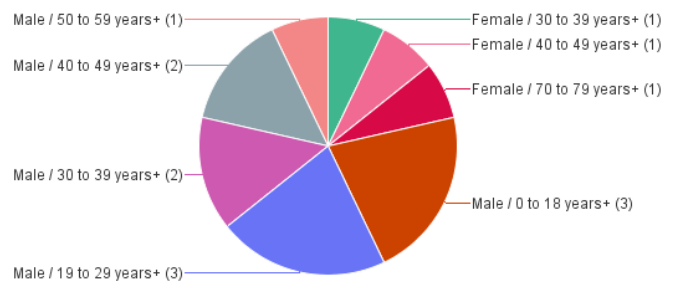

Homicides by Death Year

Last Refresh Date: 7/12/24

Year of Death	2022	2023	2024
Case Count	36	52	14

2024

Case # Count by Age+

Case # Count by Race and Age+

Case # Count by Race

Case # Count by Race and Gender

Case # Count by Gender

Case # Count by Gender and Age+

Case # Count by Age+

Case # Count by Race and Age+

Case # Count by Race

Case # Count by Race and Gender

Case # Count by Gender

Case # Count by Gender and Age+

Case # Count by Age+

Case # Count by Race and Age+

Case # Count by Race

Case # Count by Race and Gender

Case # Count by Gender

Case # Count by Gender and Age+