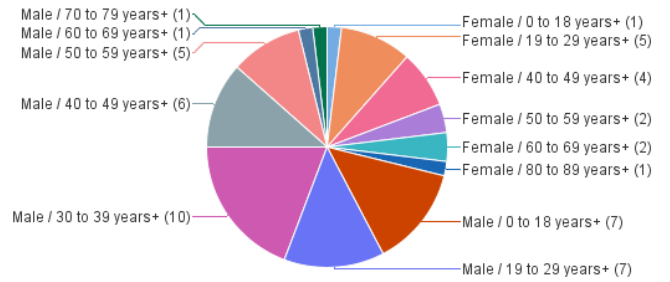

Homicides by Death Year

Last Refresh Date: 7/12/24

Year of Death	2022	2023	2024
Case Count	36	52	14

2024

Case # Count by Age+

Case # Count by Race and Age+

Case # Count by Race

Case # Count by Race and Gender

Case # Count by Gender

Case # Count by Gender and Age+

Case # Count by Age+

Case # Count by Race and Age+

Case # Count by Race

Case # Count by Race and Gender

Case # Count by Gender

Case # Count by Gender and Age+

Case # Count by Age+

Case # Count by Race and Age+

Case # Count by Race

Case # Count by Race and Gender

Case # Count by Gender

Case # Count by Gender and Age+