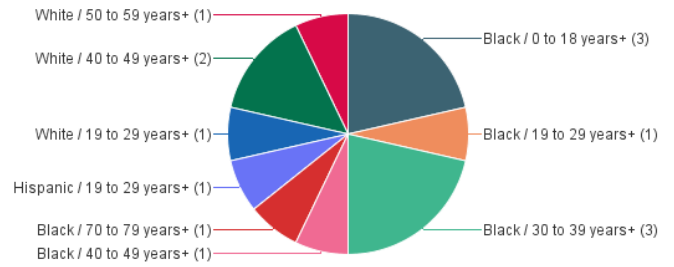

Homicides by Death Year

Last Refresh Date: 7/12/24

Year of Death	2022	2023	2024
Case Count	36	52	14

2024

Case # Count by Age+

Case # Count by Race and Age+

Case # Count by Race

Case # Count by Race and Gender

Case # Count by Gender

Case # Count by Gender and Age+

Case # Count by Age+

Case # Count by Race and Age+

Case # Count by Race

Case # Count by Race and Gender

Case # Count by Gender

Case # Count by Gender and Age+

Case # Count by Age+

Case # Count by Race and Age+

Case # Count by Race

Case # Count by Race and Gender

Case # Count by Gender

Case # Count by Gender and Age+