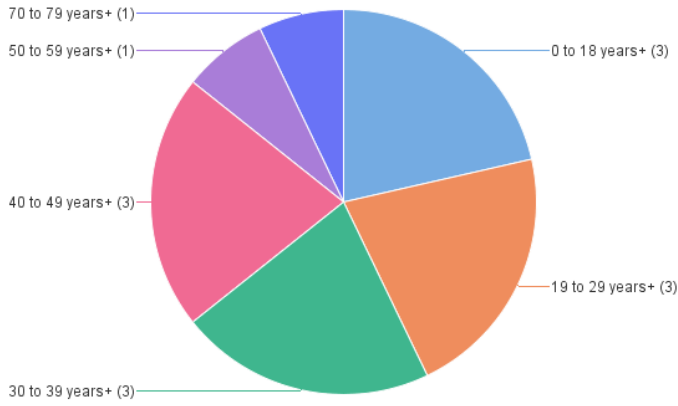

Homicides by Death Year

Last Refresh Date: 7/12/24

Year of Death	2022	2023	2024
Case Count	36	52	14

2024

Case # Count by Age+

Case # Count by Race and Age+

Case # Count by Race

Case # Count by Race and Gender

Case # Count by Gender

Case # Count by Gender and Age+

Case # Count by Age+

Case # Count by Race and Age+

Case # Count by Race

Case # Count by Race and Gender

Case # Count by Gender

Case # Count by Gender and Age+

Case # Count by Age+

Case # Count by Race and Age+

Case # Count by Race

Case # Count by Race and Gender

Case # Count by Gender

Case # Count by Gender and Age+