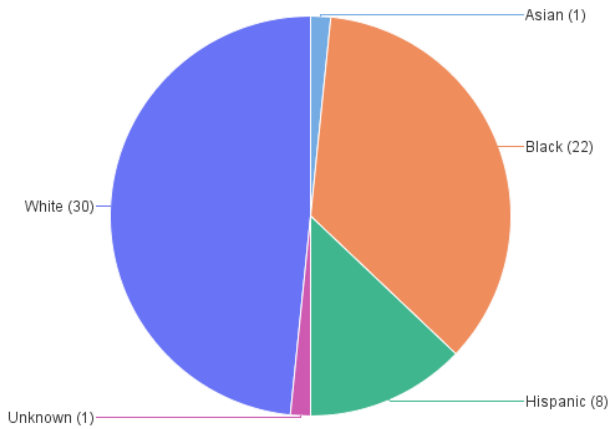

Homicides by Death Year

Last Refresh Date: 11/8/24

Year of Death	2022	2023	2024
Case Count	41	62	33

2024

Case # Count by Age+

Case # Count by Race and Age+

Case # Count by Race

Case # Count by Race and Gender

Case # Count by Gender

Case # Count by Gender and Age+

Case # Count by Age+

Case # Count by Race and Age+

Case # Count by Race

Case # Count by Race and Gender

Case # Count by Gender

Case # Count by Gender and Age+

Case # Count by Age+

Case # Count by Race and Age+

Case # Count by Race

Case # Count by Race and Gender

Case # Count by Gender

Case # Count by Gender and Age+