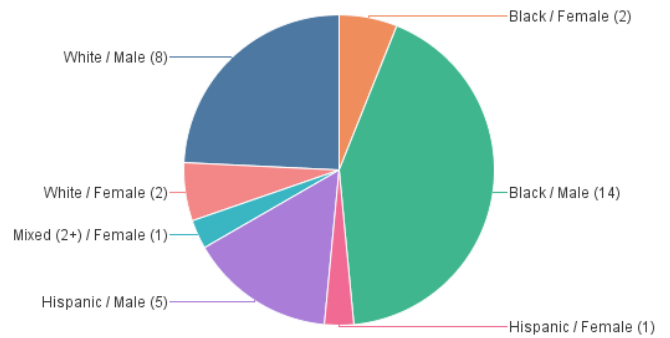

Homicides by Death Year

Last Refresh Date: 11/8/24

Year of Death	2022	2023	2024
Case Count	41	62	33

2024

Case # Count by Age+

Case # Count by Race and Age+

Case # Count by Race

Case # Count by Race and Gender

Case # Count by Gender

Case # Count by Gender and Age+

Case # Count by Age+

Case # Count by Race and Age+

Case # Count by Race

Case # Count by Race and Gender

Case # Count by Gender

Case # Count by Gender and Age+

Case # Count by Age+

Case # Count by Race and Age+

Case # Count by Race

Case # Count by Race and Gender

Case # Count by Gender

Case # Count by Gender and Age+