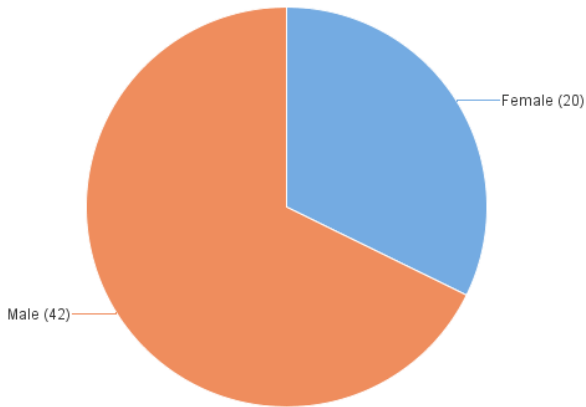

Homicides by Death Year

Last Refresh Date: 11/8/24

Year of Death	2022	2023	2024
Case Count	41	62	33

2024

Case # Count by Age+

Case # Count by Race and Age+

Case # Count by Race

Case # Count by Race and Gender

Case # Count by Gender

Case # Count by Gender and Age+

Case # Count by Age+

Case # Count by Race and Age+

Case # Count by Race

Case # Count by Race and Gender

Case # Count by Gender

Case # Count by Gender and Age+

Case # Count by Age+

Case # Count by Race and Age+

Case # Count by Race

Case # Count by Race and Gender

Case # Count by Gender

Case # Count by Gender and Age+