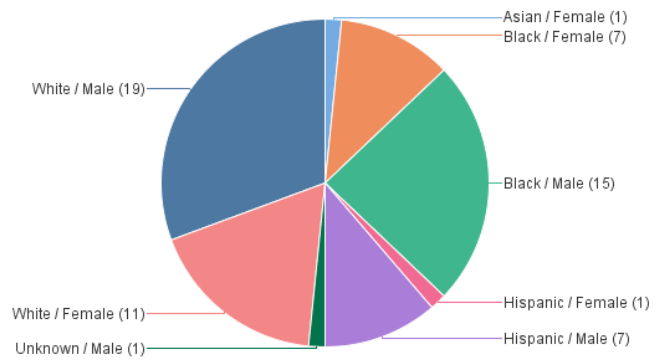

Homicides by Death Year

Last Refresh Date: 11/8/24

Year of Death	2022	2023	2024
Case Count	41	62	33

2024

Case # Count by Age+

Case # Count by Race and Age+

Case # Count by Race

Case # Count by Race and Gender

Case # Count by Gender

Case # Count by Gender and Age+

Case # Count by Age+

Case # Count by Race and Age+

Case # Count by Race

Case # Count by Race and Gender

Case # Count by Gender

Case # Count by Gender and Age+

Case # Count by Age+

Case # Count by Race and Age+

Case # Count by Race

Case # Count by Race and Gender

Case # Count by Gender

Case # Count by Gender and Age+