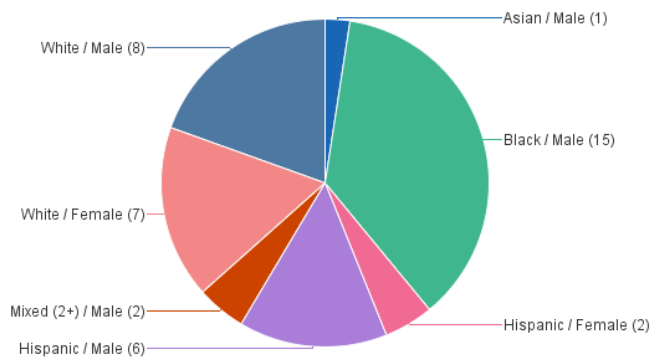

Homicides by Death Year

Last Refresh Date: 11/8/24

Year of Death	2022	2023	2024
Case Count	41	62	33

2024

Case # Count by Age+

Case # Count by Race and Age+

Case # Count by Race

Case # Count by Race and Gender

Case # Count by Gender

Case # Count by Gender and Age+

Case # Count by Age+

Case # Count by Race and Age+

Case # Count by Race

Case # Count by Race and Gender

Case # Count by Gender

Case # Count by Gender and Age+

Case # Count by Age+

Case # Count by Race and Age+

Case # Count by Race

Case # Count by Race and Gender

Case # Count by Gender

Case # Count by Gender and Age+