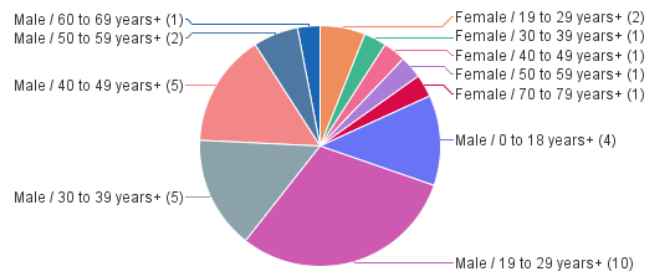

Homicides by Death Year

Last Refresh Date: 11/8/24

Year of Death	2022	2023	2024
Case Count	41	62	33

2024

Case # Count by Age+

Case # Count by Race and Age+

Case # Count by Race

Case # Count by Race and Gender

Case # Count by Gender

Case # Count by Gender and Age+

Case # Count by Age+

Case # Count by Race and Age+

Case # Count by Race

Case # Count by Race and Gender

Case # Count by Gender

Case # Count by Gender and Age+

Case # Count by Age+

Case # Count by Race and Age+

Case # Count by Race

Case # Count by Race and Gender

Case # Count by Gender

Case # Count by Gender and Age+