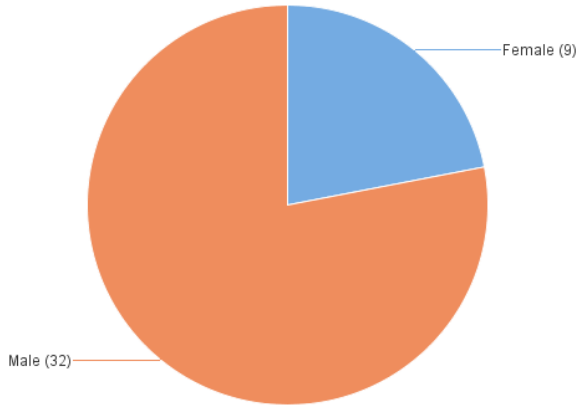

Homicides by Death Year

Last Refresh Date: 11/8/24

Year of Death	2022	2023	2024
Case Count	41	62	33

2024

Case # Count by Age+

Case # Count by Race and Age+

Case # Count by Race

Case # Count by Race and Gender

Case # Count by Gender

Case # Count by Gender and Age+

Case # Count by Age+

Case # Count by Race and Age+

Case # Count by Race

Case # Count by Race and Gender

Case # Count by Gender

Case # Count by Gender and Age+

Case # Count by Age+

Case # Count by Race and Age+

Case # Count by Race

Case # Count by Race and Gender

Case # Count by Gender

Case # Count by Gender and Age+