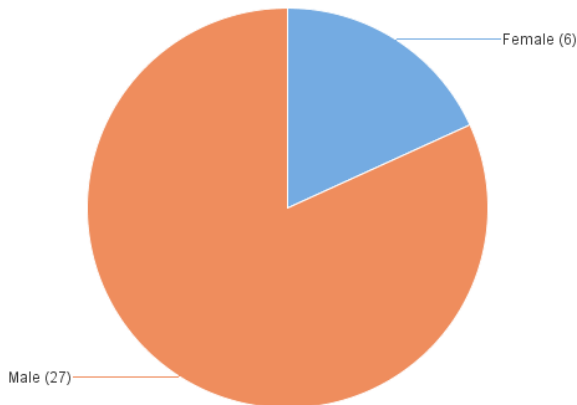

Homicides by Death Year

Last Refresh Date: 11/8/24

Year of Death	2022	2023	2024
Case Count	41	62	33

2024

Case # Count by Age+

Case # Count by Race and Age+

Case # Count by Race

Case # Count by Race and Gender

Case # Count by Gender

Case # Count by Gender and Age+

Case # Count by Age+

Case # Count by Race and Age+

Case # Count by Race

Case # Count by Race and Gender

Case # Count by Gender

Case # Count by Gender and Age+

Case # Count by Age+

Case # Count by Race and Age+

Case # Count by Race

Case # Count by Race and Gender

Case # Count by Gender

Case # Count by Gender and Age+