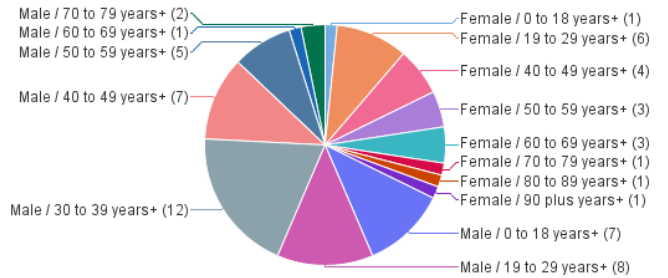

Homicides by Death Year

Last Refresh Date: 11/8/24

Year of Death	2022	2023	2024
Case Count	41	62	33

2024

Case # Count by Age+

Case # Count by Race and Age+

Case # Count by Race

Case # Count by Race and Gender

Case # Count by Gender

Case # Count by Gender and Age+

Case # Count by Age+

Case # Count by Race and Age+

Case # Count by Race

Case # Count by Race and Gender

Case # Count by Gender

Case # Count by Gender and Age+

Case # Count by Age+

Case # Count by Race and Age+

Case # Count by Race

Case # Count by Race and Gender

Case # Count by Gender

Case # Count by Gender and Age+