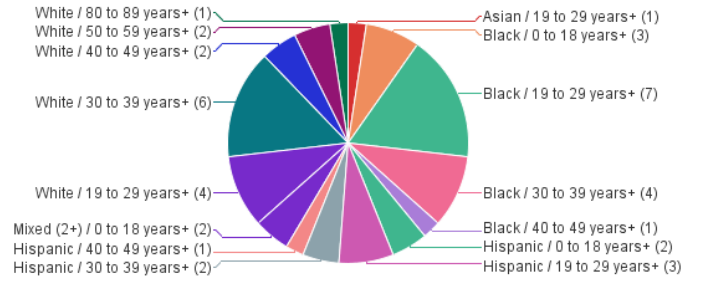

Homicides by Death Year

Last Refresh Date: 11/8/24

Year of Death	2022	2023	2024
Case Count	41	62	33

2024

Case # Count by Age+

Case # Count by Race and Age+

Case # Count by Race

Case # Count by Race and Gender

Case # Count by Gender

Case # Count by Gender and Age+

Case # Count by Age+

Case # Count by Race and Age+

Case # Count by Race

Case # Count by Race and Gender

Case # Count by Gender

Case # Count by Gender and Age+

Case # Count by Age+

Case # Count by Race and Age+

Case # Count by Race

Case # Count by Race and Gender

Case # Count by Gender

Case # Count by Gender and Age+