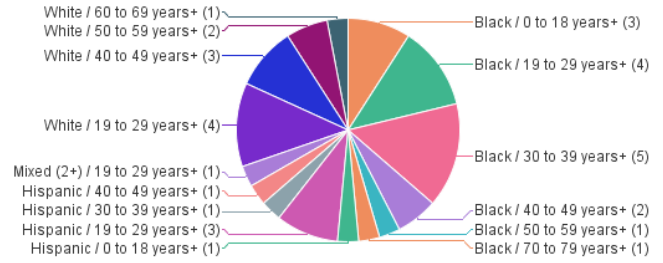

Homicides by Death Year

Last Refresh Date: 11/8/24

Year of Death	2022	2023	2024
Case Count	41	62	33

2024

Case # Count by Age+

Case # Count by Race and Age+

Case # Count by Race

Case # Count by Race and Gender

Case # Count by Gender

Case # Count by Gender and Age+

Case # Count by Age+

Case # Count by Race and Age+

Case # Count by Race

Case # Count by Race and Gender

Case # Count by Gender

Case # Count by Gender and Age+

Case # Count by Age+

Case # Count by Race and Age+

Case # Count by Race

Case # Count by Race and Gender

Case # Count by Gender

Case # Count by Gender and Age+