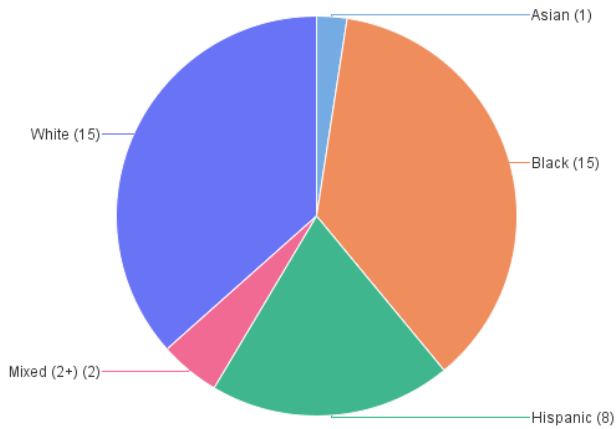

Homicides by Death Year

Last Refresh Date: 11/8/24

Year of Death	2022	2023	2024
Case Count	41	62	33

2024

Case # Count by Age+

Case # Count by Race and Age+

Case # Count by Race

Case # Count by Race and Gender

Case # Count by Gender

Case # Count by Gender and Age+

Case # Count by Age+

Case # Count by Race and Age+

Case # Count by Race

Case # Count by Race and Gender

Case # Count by Gender

Case # Count by Gender and Age+

Case # Count by Age+

Case # Count by Race and Age+

Case # Count by Race

Case # Count by Race and Gender

Case # Count by Gender

Case # Count by Gender and Age+