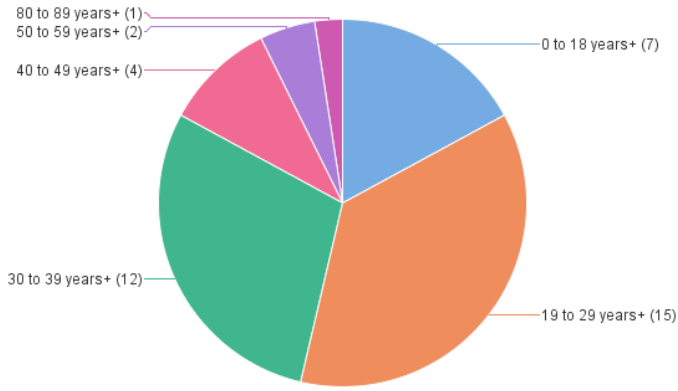

Homicides by Death Year

Last Refresh Date: 11/8/24

Year of Death	2022	2023	2024
Case Count	41	62	33

2024

Case # Count by Age+

Case # Count by Race and Age+

Case # Count by Race

Case # Count by Race and Gender

Case # Count by Gender

Case # Count by Gender and Age+

Case # Count by Age+

Case # Count by Race and Age+

Case # Count by Race

Case # Count by Race and Gender

Case # Count by Gender

Case # Count by Gender and Age+

Case # Count by Age+

Case # Count by Race and Age+

Case # Count by Race

Case # Count by Race and Gender

Case # Count by Gender

Case # Count by Gender and Age+