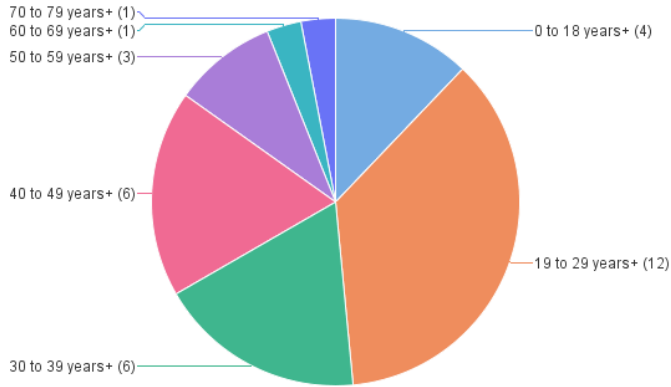

Homicides by Death Year

Last Refresh Date: 11/8/24

Year of Death	2022	2023	2024
Case Count	41	62	33

2024

Case # Count by Age+

Case # Count by Race and Age+

Case # Count by Race

Case # Count by Race and Gender

Case # Count by Gender

Case # Count by Gender and Age+

Case # Count by Age+

Case # Count by Race and Age+

Case # Count by Race

Case # Count by Race and Gender

Case # Count by Gender

Case # Count by Gender and Age+

Case # Count by Age+

Case # Count by Race and Age+

Case # Count by Race

Case # Count by Race and Gender

Case # Count by Gender

Case # Count by Gender and Age+