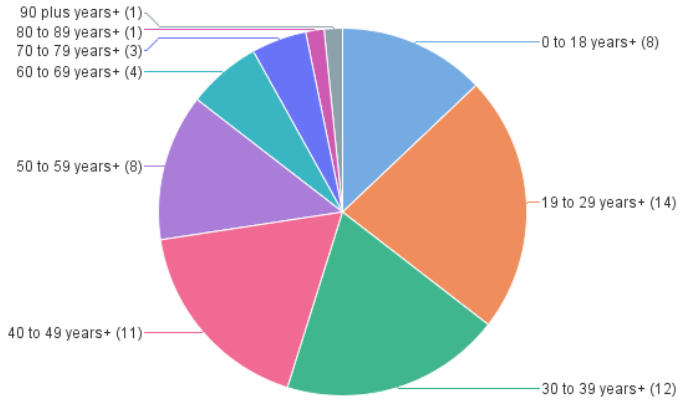

Homicides by Death Year

Last Refresh Date: 11/8/24

Year of Death	2022	2023	2024
Case Count	41	62	33

2024

Case # Count by Age+

Case # Count by Race and Age+

Case # Count by Race

Case # Count by Race and Gender

Case # Count by Gender

Case # Count by Gender and Age+

Case # Count by Age+

Case # Count by Race and Age+

Case # Count by Race

Case # Count by Race and Gender

Case # Count by Gender

Case # Count by Gender and Age+

Case # Count by Age+

Case # Count by Race and Age+

Case # Count by Race

Case # Count by Race and Gender

Case # Count by Gender

Case # Count by Gender and Age+