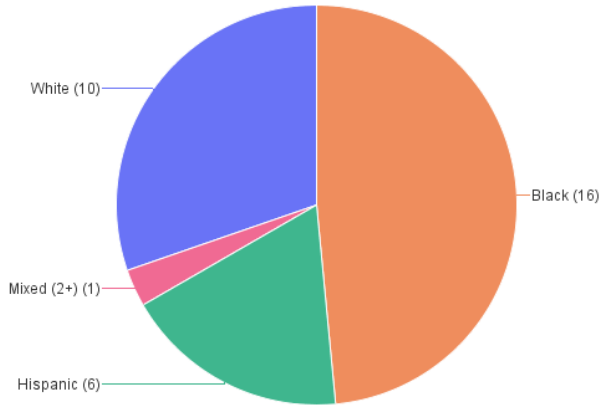

Homicides by Death Year

Last Refresh Date: 11/8/24

Year of Death	2022	2023	2024
Case Count	41	62	33

2024

Case # Count by Age+

Case # Count by Race and Age+

Case # Count by Race

Case # Count by Race and Gender

Case # Count by Gender

Case # Count by Gender and Age+

Case # Count by Age+

Case # Count by Race and Age+

Case # Count by Race

Case # Count by Race and Gender

Case # Count by Gender

Case # Count by Gender and Age+