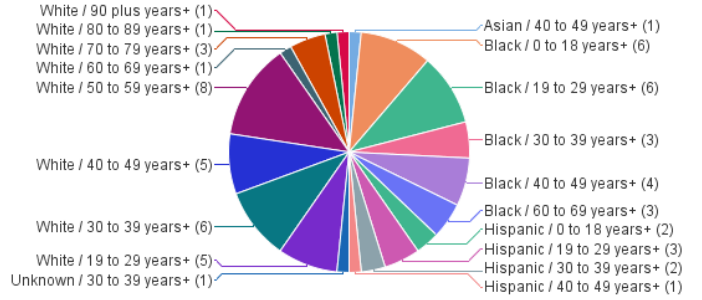

Homicides by Death Year

Last Refresh Date: 11/8/24

Year of Death	2022	2023	2024
Case Count	41	62	33

2024

Case # Count by Age+

Case # Count by Race and Age+

Case # Count by Race

Case # Count by Race and Gender

Case # Count by Gender

Case # Count by Gender and Age+

Case # Count by Age+

Case # Count by Race and Age+

Case # Count by Race

Case # Count by Race and Gender

Case # Count by Gender

Case # Count by Gender and Age+

Case # Count by Age+

Case # Count by Race and Age+

Case # Count by Race

Case # Count by Race and Gender

Case # Count by Gender

Case # Count by Gender and Age+