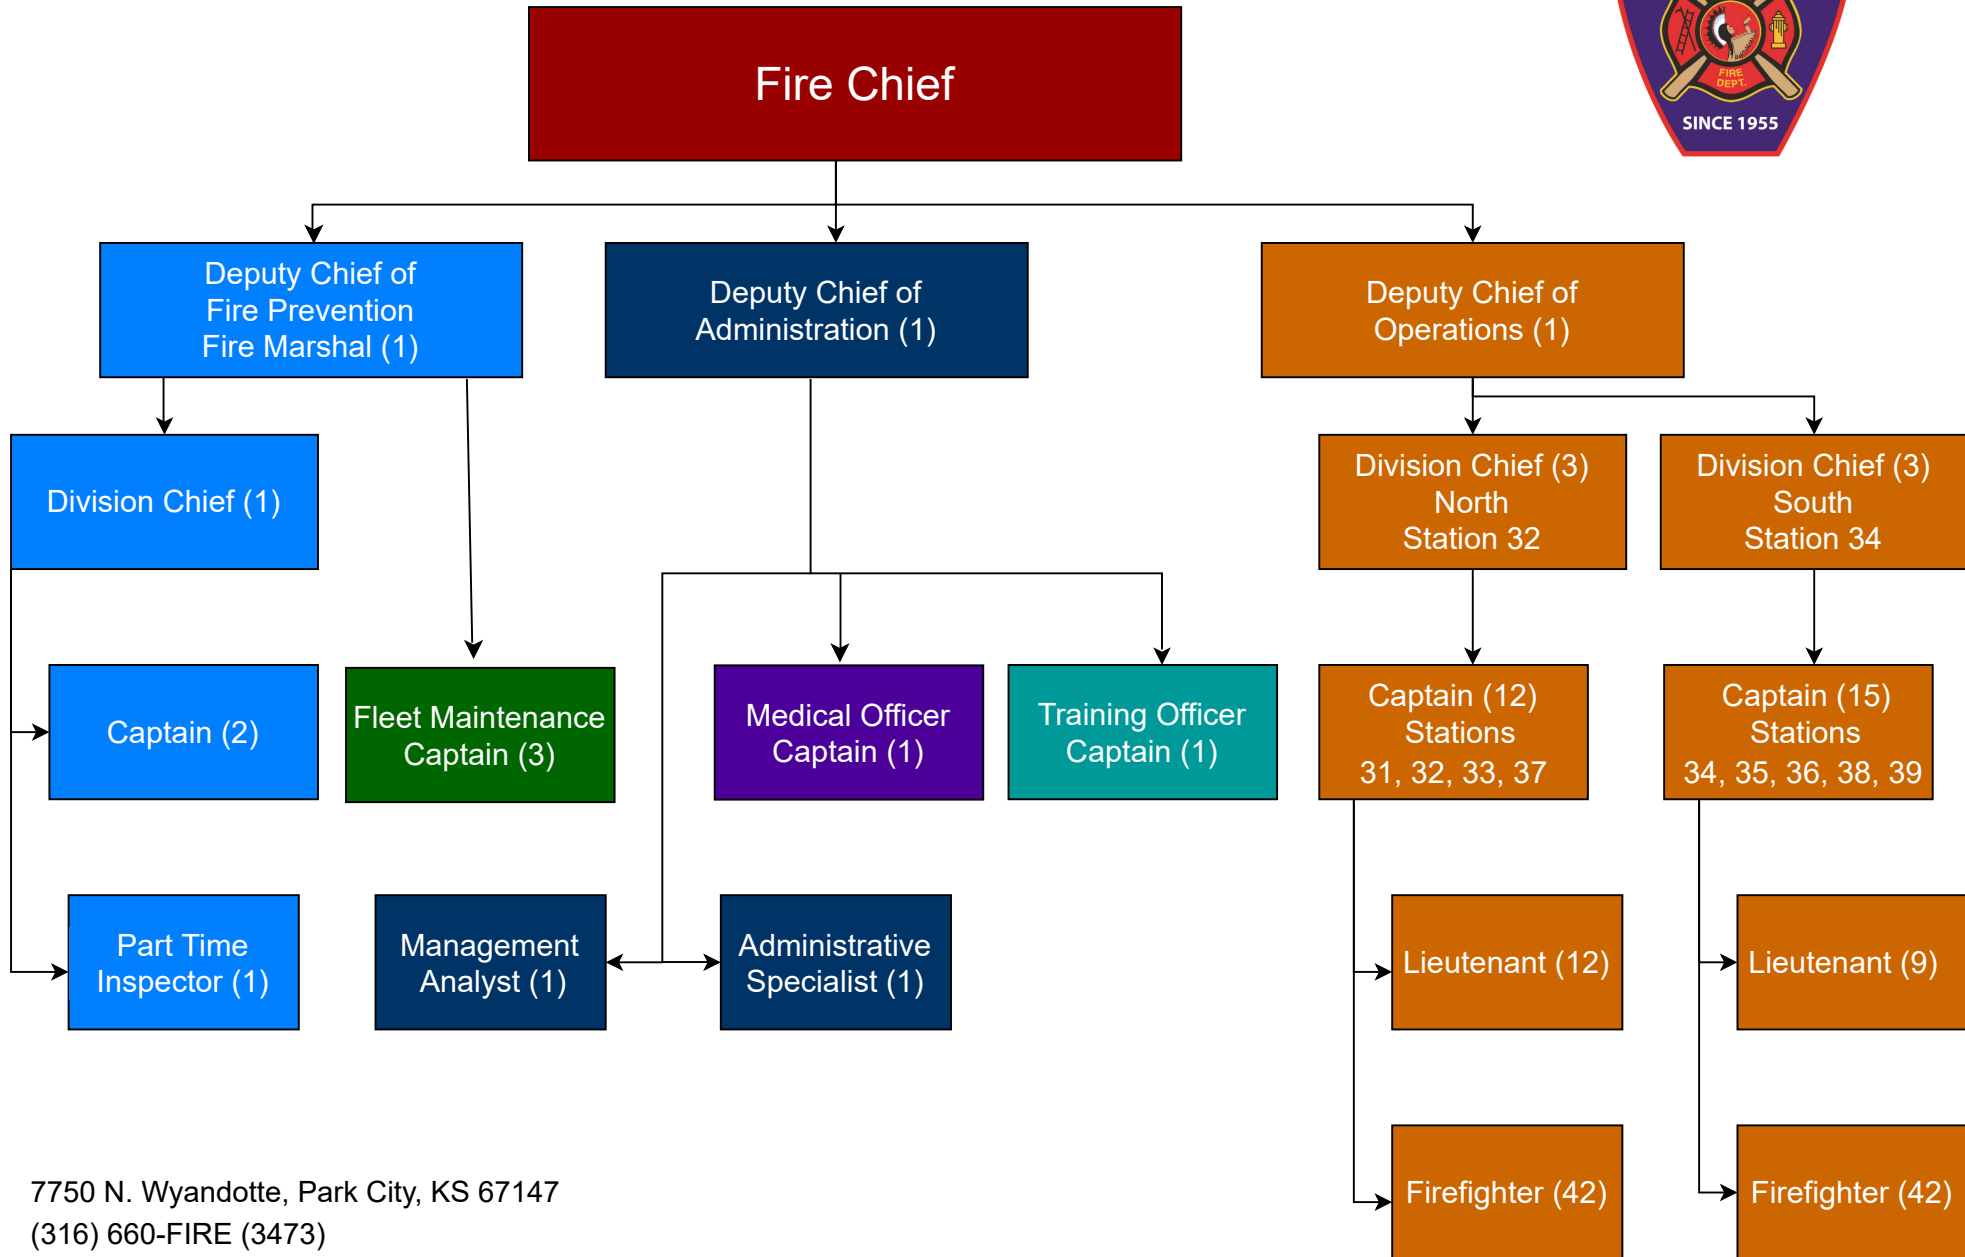

Sedgwick County Fire District 1

7750 N. Wyandotte, Park City, KS 67147
 (316) 660-FIRE (3473)
sedgwickcounty.org/fire