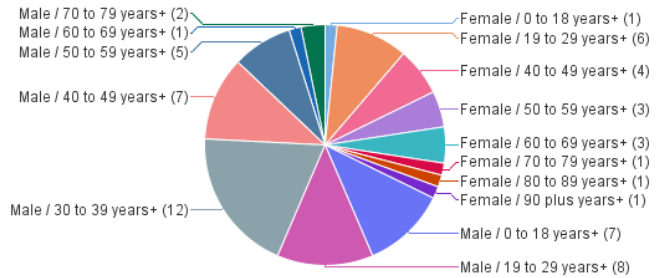

Homicides by Death Year

Last Refresh Date: 1/13/25

Year of Death	2022	2023	2024
Case Count	41	62	37

2024

Case # Count by Age+

Case # Count by Race and Age+

Case # Count by Race

Case # Count by Race and Gender

Case # Count by Gender

Case # Count by Gender and Age+

Case # Count by Age+

Case # Count by Race and Age+

Case # Count by Race

Case # Count by Race and Gender

Case # Count by Gender

Case # Count by Gender and Age+

Case # Count by Age+

Case # Count by Race and Age+

Case # Count by Race

Case # Count by Race and Gender

Case # Count by Gender

Case # Count by Gender and Age+