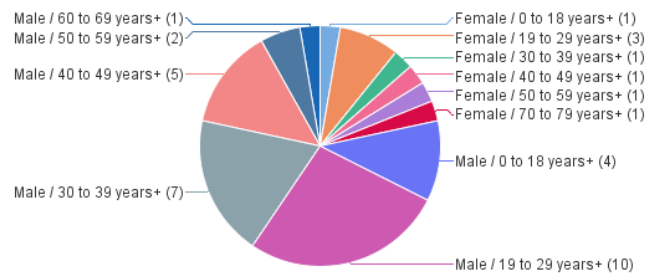

Homicides by Death Year

Last Refresh Date: 1/13/25

Year of Death	2022	2023	2024
Case Count	41	62	37

2024

Case # Count by Age+

Case # Count by Race and Age+

Case # Count by Race

Case # Count by Race and Gender

Case # Count by Gender

Case # Count by Gender and Age+

Case # Count by Age+

Case # Count by Race and Age+

Case # Count by Race

Case # Count by Race and Gender

Case # Count by Gender

Case # Count by Gender and Age+

Case # Count by Age+

Case # Count by Race and Age+

Case # Count by Race

Case # Count by Race and Gender

Case # Count by Gender

Case # Count by Gender and Age+