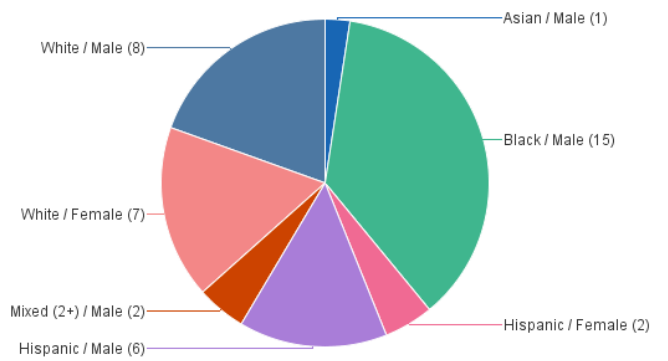

Homicides by Death Year

Last Refresh Date: 1/13/25

Year of Death	2022	2023	2024
Case Count	41	62	37

2024

Case # Count by Age+

Case # Count by Race and Age+

Case # Count by Race

Case # Count by Race and Gender

Case # Count by Gender

Case # Count by Gender and Age+

Case # Count by Age+

Case # Count by Race and Age+

Case # Count by Race

Case # Count by Race and Gender

Case # Count by Gender

Case # Count by Gender and Age+

Case # Count by Age+

Case # Count by Race and Age+

Case # Count by Race

Case # Count by Race and Gender

Case # Count by Gender

Case # Count by Gender and Age+