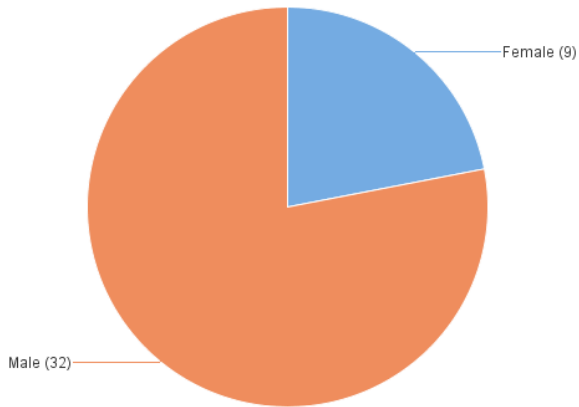

Homicides by Death Year

Last Refresh Date: 1/13/25

Year of Death	2022	2023	2024
Case Count	41	62	37

2024

Case # Count by Age+

Case # Count by Race and Age+

Case # Count by Race

Case # Count by Race and Gender

Case # Count by Gender

Case # Count by Gender and Age+

Case # Count by Age+

Case # Count by Race and Age+

Case # Count by Race

Case # Count by Race and Gender

Case # Count by Gender

Case # Count by Gender and Age+

Case # Count by Age+

Case # Count by Race and Age+

Case # Count by Race

Case # Count by Race and Gender

Case # Count by Gender

Case # Count by Gender and Age+