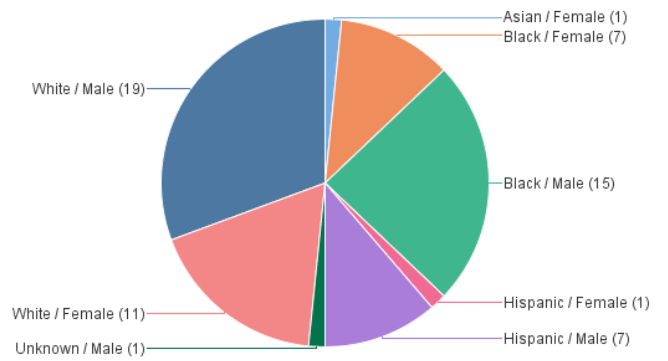

Homicides by Death Year

Last Refresh Date: 1/13/25

Year of Death	2022	2023	2024
Case Count	41	62	37

2024

Case # Count by Age+

Case # Count by Race and Age+

Case # Count by Race

Case # Count by Race and Gender

Case # Count by Gender

Case # Count by Gender and Age+

Case # Count by Age+

Case # Count by Race and Age+

Case # Count by Race

Case # Count by Race and Gender

Case # Count by Gender

Case # Count by Gender and Age+

Case # Count by Age+

Case # Count by Race and Age+

Case # Count by Race

Case # Count by Race and Gender

Case # Count by Gender

Case # Count by Gender and Age+