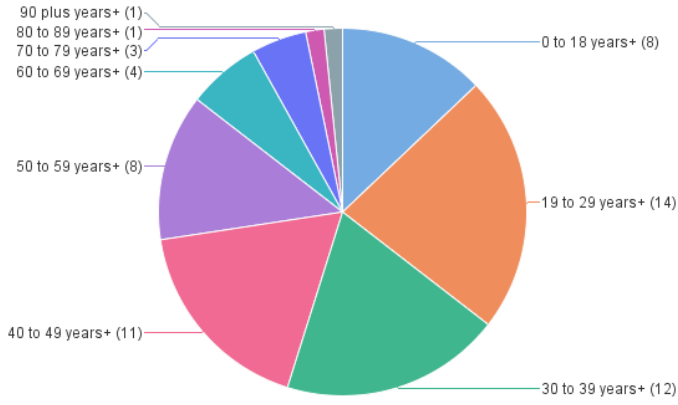

Homicides by Death Year

Last Refresh Date: 1/13/25

Year of Death	2022	2023	2024
Case Count	41	62	37

2024

Case # Count by Age+

Case # Count by Race and Age+

Case # Count by Race

Case # Count by Race and Gender

Case # Count by Gender

Case # Count by Gender and Age+

Case # Count by Age+

Case # Count by Race and Age+

Case # Count by Race

Case # Count by Race and Gender

Case # Count by Gender

Case # Count by Gender and Age+

Case # Count by Age+

Case # Count by Race and Age+

Case # Count by Race

Case # Count by Race and Gender

Case # Count by Gender

Case # Count by Gender and Age+