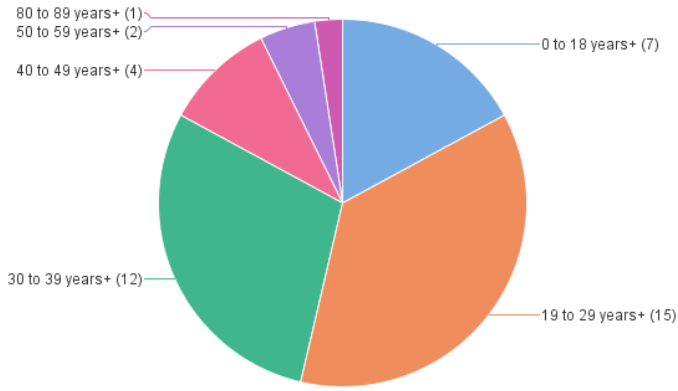

Homicides by Death Year

Last Refresh Date: 1/13/25

Year of Death	2022	2023	2024
Case Count	41	62	37

2024

Case # Count by Age+

Case # Count by Race and Age+

Case # Count by Race

Case # Count by Race and Gender

Case # Count by Gender

Case # Count by Gender and Age+

Case # Count by Age+

Case # Count by Race and Age+

Case # Count by Race

Case # Count by Race and Gender

Case # Count by Gender

Case # Count by Gender and Age+

Case # Count by Age+

Case # Count by Race and Age+

Case # Count by Race

Case # Count by Race and Gender

Case # Count by Gender

Case # Count by Gender and Age+