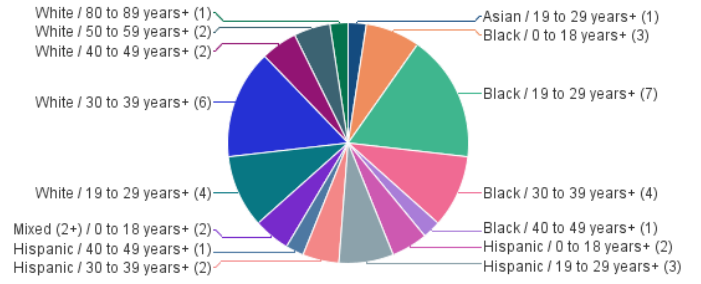

Homicides by Death Year

Last Refresh Date: 1/13/25

Year of Death	2022	2023	2024
Case Count	41	62	37

2024

Case # Count by Age+

Case # Count by Race and Age+

Case # Count by Race

Case # Count by Race and Gender

Case # Count by Gender

Case # Count by Gender and Age+

Case # Count by Age+

Case # Count by Race and Age+

Case # Count by Race

Case # Count by Race and Gender

Case # Count by Gender

Case # Count by Gender and Age+

Case # Count by Age+

Case # Count by Race and Age+

Case # Count by Race

Case # Count by Race and Gender

Case # Count by Gender

Case # Count by Gender and Age+