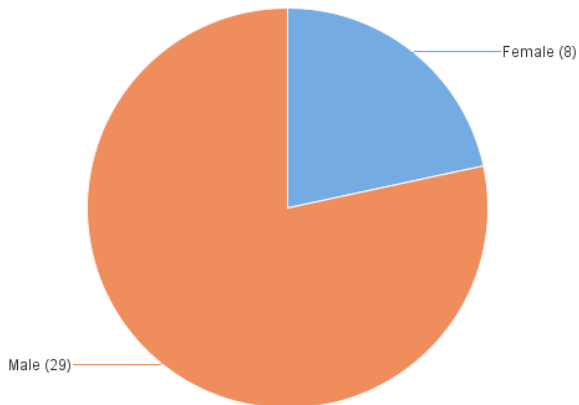

Homicides by Death Year

Last Refresh Date: 1/13/25

Year of Death	2022	2023	2024
Case Count	41	62	37

2024

Case # Count by Age+

Case # Count by Race and Age+

Case # Count by Race

Case # Count by Race and Gender

Case # Count by Gender

Case # Count by Gender and Age+

Case # Count by Age+

Case # Count by Race and Age+

Case # Count by Race

Case # Count by Race and Gender

Case # Count by Gender

Case # Count by Gender and Age+

Case # Count by Age+

Case # Count by Race and Age+

Case # Count by Race

Case # Count by Race and Gender

Case # Count by Gender

Case # Count by Gender and Age+