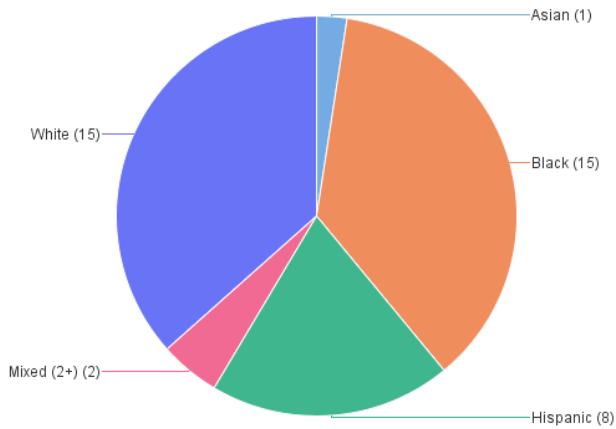

Homicides by Death Year

Last Refresh Date: 1/13/25

Year of Death	2022	2023	2024
Case Count	41	62	37

2024

Case # Count by Age+

Case # Count by Race and Age+

Case # Count by Race

Case # Count by Race and Gender

Case # Count by Gender

Case # Count by Gender and Age+

Case # Count by Age+

Case # Count by Race and Age+

Case # Count by Race

Case # Count by Race and Gender

Case # Count by Gender

Case # Count by Gender and Age+

Case # Count by Age+

Case # Count by Race and Age+

Case # Count by Race

Case # Count by Race and Gender

Case # Count by Gender

Case # Count by Gender and Age+