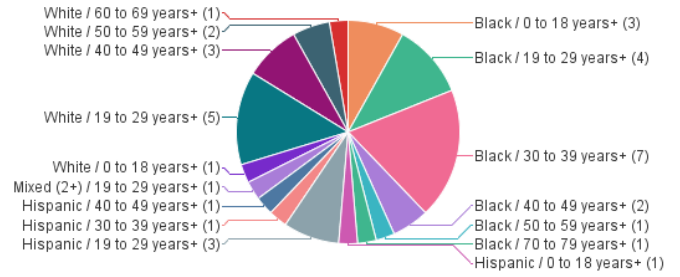

Homicides by Death Year

Last Refresh Date: 1/13/25

Year of Death	2022	2023	2024
Case Count	41	62	37

2024

Case # Count by Age+

Case # Count by Race and Age+

Case # Count by Race

Case # Count by Race and Gender

Case # Count by Gender

Case # Count by Gender and Age+

Case # Count by Age+

Case # Count by Race and Age+

Case # Count by Race

Case # Count by Race and Gender

Case # Count by Gender

Case # Count by Gender and Age+

Case # Count by Age+

Case # Count by Race and Age+

Case # Count by Race

Case # Count by Race and Gender

Case # Count by Gender

Case # Count by Gender and Age+