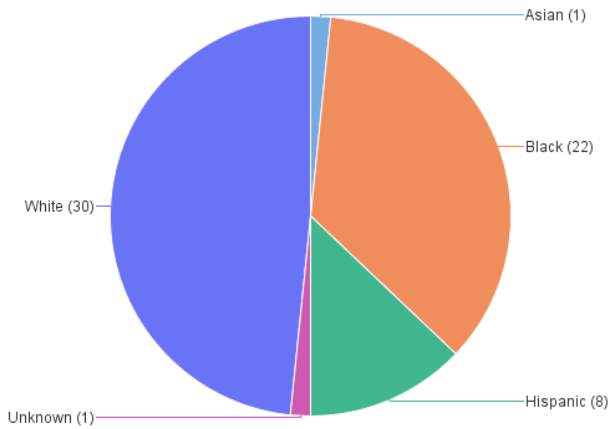

Homicides by Death Year

Last Refresh Date: 1/13/25

Year of Death	2022	2023	2024
Case Count	41	62	37

2024

Case # Count by Age+

Case # Count by Race and Age+

Case # Count by Race

Case # Count by Race and Gender

Case # Count by Gender

Case # Count by Gender and Age+

Case # Count by Age+

Case # Count by Race and Age+

Case # Count by Race

Case # Count by Race and Gender

Case # Count by Gender

Case # Count by Gender and Age+

Case # Count by Age+

Case # Count by Race and Age+

Case # Count by Race

Case # Count by Race and Gender

Case # Count by Gender

Case # Count by Gender and Age+