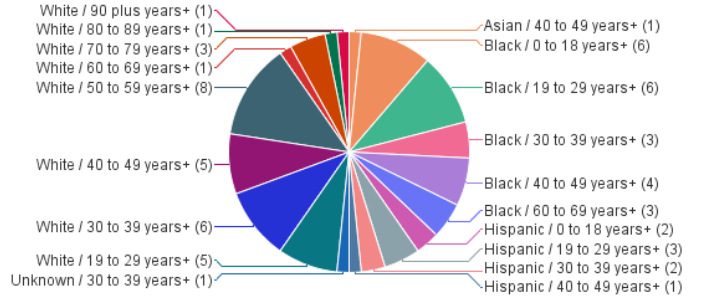

Homicides by Death Year

Last Refresh Date: 1/13/25

Year of Death	2022	2023	2024
Case Count	41	62	37

2024

Case # Count by Age+

Case # Count by Race and Age+

Case # Count by Race

Case # Count by Race and Gender

Case # Count by Gender

Case # Count by Gender and Age+

Case # Count by Age+

Case # Count by Race and Age+

Case # Count by Race

Case # Count by Race and Gender

Case # Count by Gender

Case # Count by Gender and Age+

Case # Count by Age+

Case # Count by Race and Age+

Case # Count by Race

Case # Count by Race and Gender

Case # Count by Gender

Case # Count by Gender and Age+