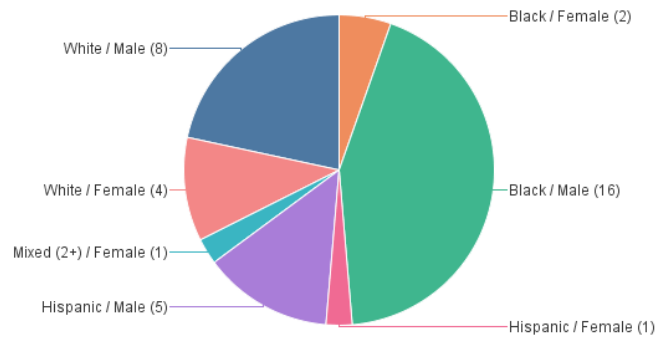

Homicides by Death Year

Last Refresh Date: 1/13/25

Year of Death	2022	2023	2024
Case Count	41	62	37

2024

Case # Count by Age+

Case # Count by Race and Age+

Case # Count by Race

Case # Count by Race and Gender

Case # Count by Gender

Case # Count by Gender and Age+

Case # Count by Age+

Case # Count by Race and Age+

Case # Count by Race

Case # Count by Race and Gender

Case # Count by Gender

Case # Count by Gender and Age+

Case # Count by Age+

Case # Count by Race and Age+

Case # Count by Race

Case # Count by Race and Gender

Case # Count by Gender

Case # Count by Gender and Age+