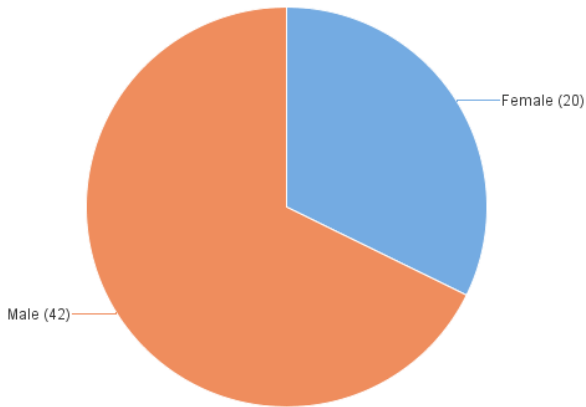

Homicides by Death Year

Last Refresh Date: 1/13/25

Year of Death	2022	2023	2024
Case Count	41	62	37

2024

Case # Count by Age+

Case # Count by Race and Age+

Case # Count by Race

Case # Count by Race and Gender

Case # Count by Gender

Case # Count by Gender and Age+

Case # Count by Age+

Case # Count by Race and Age+

Case # Count by Race

Case # Count by Race and Gender

Case # Count by Gender

Case # Count by Gender and Age+

Case # Count by Age+

Case # Count by Race and Age+

Case # Count by Race

Case # Count by Race and Gender

Case # Count by Gender

Case # Count by Gender and Age+