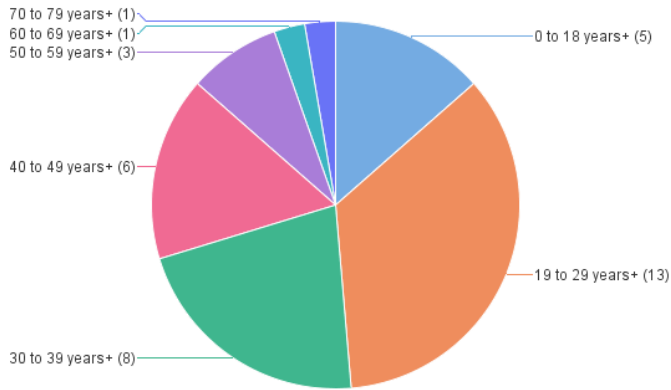

Homicides by Death Year

Last Refresh Date: 1/13/25

Year of Death	2022	2023	2024
Case Count	41	62	37

2024

Case # Count by Age+

Case # Count by Race and Age+

Case # Count by Race

Case # Count by Race and Gender

Case # Count by Gender

Case # Count by Gender and Age+

Case # Count by Age+

Case # Count by Race and Age+

Case # Count by Race

Case # Count by Race and Gender

Case # Count by Gender

Case # Count by Gender and Age+

Case # Count by Age+

Case # Count by Race and Age+

Case # Count by Race

Case # Count by Race and Gender

Case # Count by Gender

Case # Count by Gender and Age+