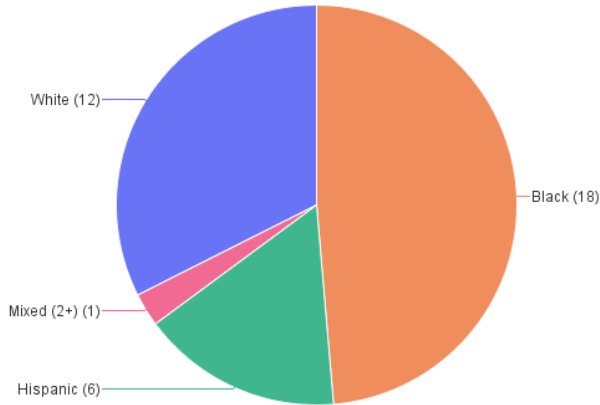

Homicides by Death Year

Last Refresh Date: 1/13/25

Year of Death	2022	2023	2024
Case Count	41	62	37

2024

Case # Count by Age+

Case # Count by Race and Age+

Case # Count by Race

Case # Count by Race and Gender

Case # Count by Gender

Case # Count by Gender and Age+

Case # Count by Age+

Case # Count by Race and Age+

Case # Count by Race

Case # Count by Race and Gender

Case # Count by Gender

Case # Count by Gender and Age+