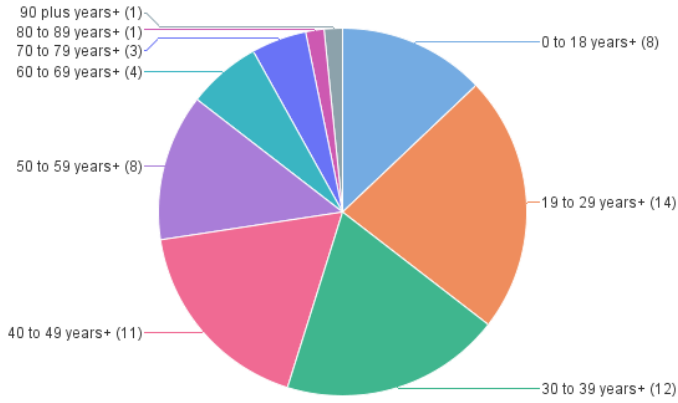

Homicides by Death Year

Last Refresh Date: 2/15/25

Year of Death	2022	2023	2024
Case Count	41	62	46

2024

Case # Count by Age+

Case # Count by Race and Age+

Case # Count by Race

Case # Count by Race and Gender

Case # Count by Gender

Case # Count by Gender and Age+

Case # Count by Age+

Case # Count by Race and Age+

Case # Count by Race

Case # Count by Race and Gender

Case # Count by Gender

Case # Count by Gender and Age+

Case # Count by Age+

Case # Count by Race and Age+

Case # Count by Race

Case # Count by Race and Gender

Case # Count by Gender

Case # Count by Gender and Age+