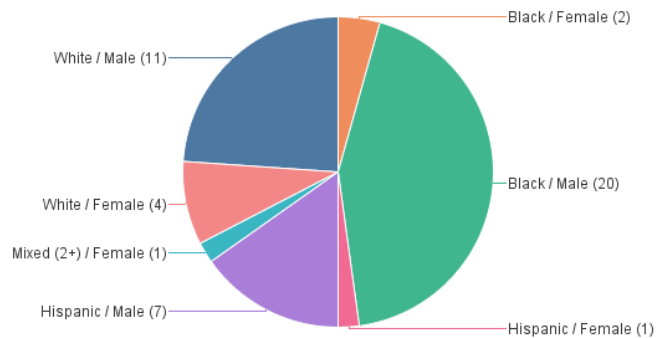

Homicides by Death Year

Last Refresh Date: 2/15/25

Year of Death	2022	2023	2024
Case Count	41	62	46

2024

Case # Count by Age+

Case # Count by Race and Age+

Case # Count by Race

Case # Count by Race and Gender

Case # Count by Gender

Case # Count by Gender and Age+

Case # Count by Age+

Case # Count by Race and Age+

Case # Count by Race

Case # Count by Race and Gender

Case # Count by Gender

Case # Count by Gender and Age+

Case # Count by Age+

Case # Count by Race and Age+

Case # Count by Race

Case # Count by Race and Gender

Case # Count by Gender

Case # Count by Gender and Age+