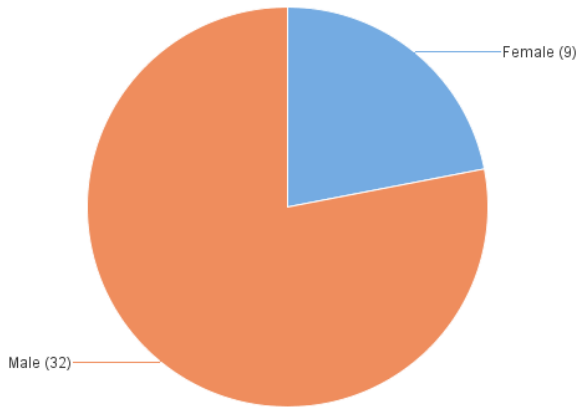

Homicides by Death Year

Last Refresh Date: 2/15/25

Year of Death	2022	2023	2024
Case Count	41	62	46

2024

Case # Count by Age+

Case # Count by Race and Age+

Case # Count by Race

Case # Count by Race and Gender

Case # Count by Gender

Case # Count by Gender and Age+

Case # Count by Age+

Case # Count by Race and Age+

Case # Count by Race

Case # Count by Race and Gender

Case # Count by Gender

Case # Count by Gender and Age+

Case # Count by Age+

Case # Count by Race and Age+

Case # Count by Race

Case # Count by Race and Gender

Case # Count by Gender

Case # Count by Gender and Age+