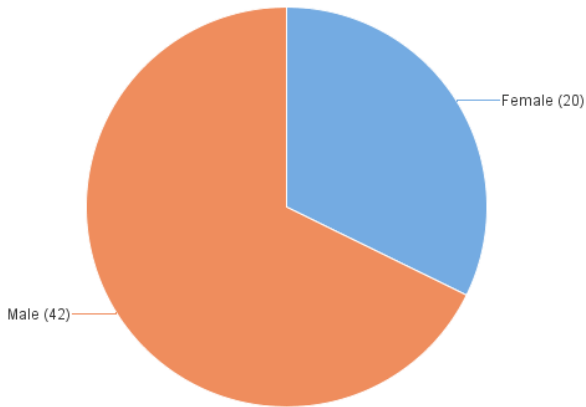

Homicides by Death Year

Last Refresh Date: 2/15/25

Year of Death	2022	2023	2024
Case Count	41	62	46

2024

Case # Count by Age+

Case # Count by Race and Age+

Case # Count by Race

Case # Count by Race and Gender

Case # Count by Gender

Case # Count by Gender and Age+

Case # Count by Age+

Case # Count by Race and Age+

Case # Count by Race

Case # Count by Race and Gender

Case # Count by Gender

Case # Count by Gender and Age+

Case # Count by Age+

Case # Count by Race and Age+

Case # Count by Race

Case # Count by Race and Gender

Case # Count by Gender

Case # Count by Gender and Age+