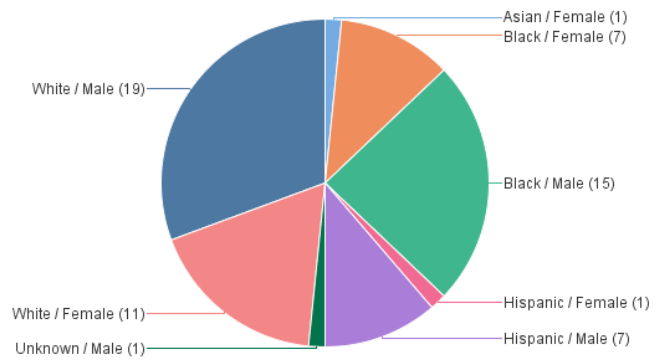

Homicides by Death Year

Last Refresh Date: 2/15/25

Year of Death	2022	2023	2024
Case Count	41	62	46

2024

Case # Count by Age+

Case # Count by Race and Age+

Case # Count by Race

Case # Count by Race and Gender

Case # Count by Gender

Case # Count by Gender and Age+

Case # Count by Age+

Case # Count by Race and Age+

Case # Count by Race

Case # Count by Race and Gender

Case # Count by Gender

Case # Count by Gender and Age+

Case # Count by Age+

Case # Count by Race and Age+

Case # Count by Race

Case # Count by Race and Gender

Case # Count by Gender

Case # Count by Gender and Age+