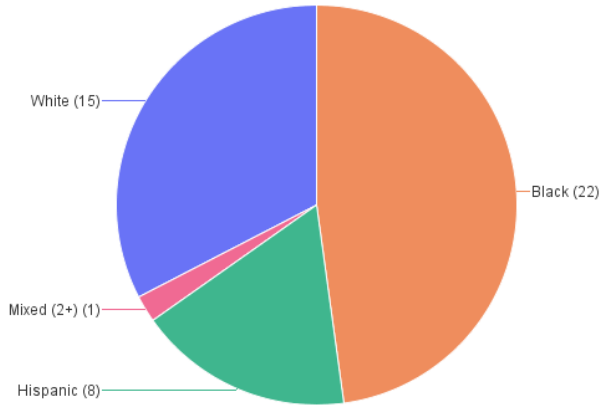

Homicides by Death Year

Last Refresh Date: 2/15/25

Year of Death	2022	2023	2024
Case Count	41	62	46

2024

Case # Count by Age+

Case # Count by Race and Age+

Case # Count by Race

Case # Count by Race and Gender

Case # Count by Gender

Case # Count by Gender and Age+

Case # Count by Age+

Case # Count by Race and Age+

Case # Count by Race

Case # Count by Race and Gender

Case # Count by Gender

Case # Count by Gender and Age+