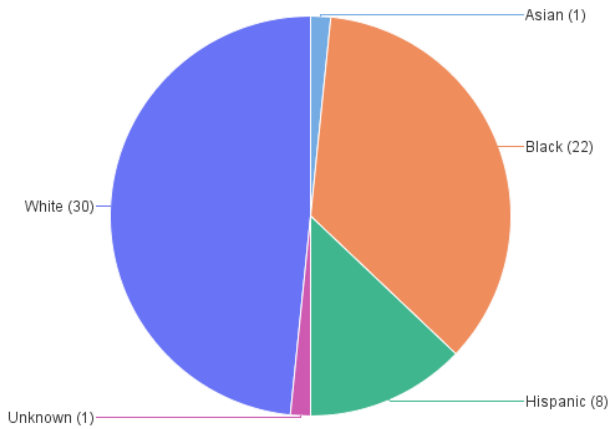

Homicides by Death Year

Last Refresh Date: 2/15/25

Year of Death	2022	2023	2024
Case Count	41	62	46

2024

Case # Count by Age+

Case # Count by Race and Age+

Case # Count by Race

Case # Count by Race and Gender

Case # Count by Gender

Case # Count by Gender and Age+

Case # Count by Age+

Case # Count by Race and Age+

Case # Count by Race

Case # Count by Race and Gender

Case # Count by Gender

Case # Count by Gender and Age+

Case # Count by Age+

Case # Count by Race and Age+

Case # Count by Race

Case # Count by Race and Gender

Case # Count by Gender

Case # Count by Gender and Age+