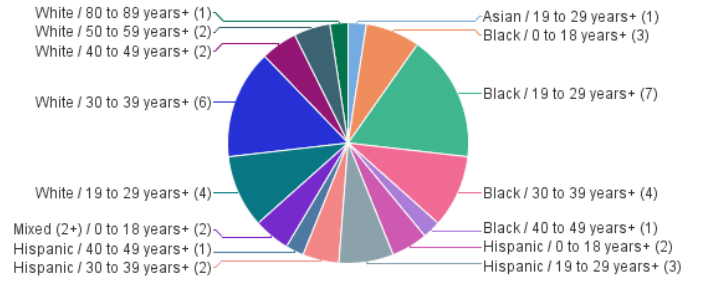

Homicides by Death Year

Last Refresh Date: 2/15/25

Year of Death	2022	2023	2024
Case Count	41	62	46

2024

Case # Count by Age+

Case # Count by Race and Age+

Case # Count by Race

Case # Count by Race and Gender

Case # Count by Gender

Case # Count by Gender and Age+

Case # Count by Age+

Case # Count by Race and Age+

Case # Count by Race

Case # Count by Race and Gender

Case # Count by Gender

Case # Count by Gender and Age+

Case # Count by Age+

Case # Count by Race and Age+

Case # Count by Race

Case # Count by Race and Gender

Case # Count by Gender

Case # Count by Gender and Age+