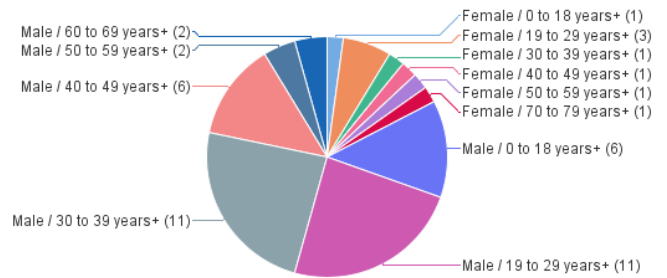

Homicides by Death Year

Last Refresh Date: 2/15/25

Year of Death	2022	2023	2024
Case Count	41	62	46

2024

Case # Count by Age+

Case # Count by Race and Age+

Case # Count by Race

Case # Count by Race and Gender

Case # Count by Gender

Case # Count by Gender and Age+

Case # Count by Age+

Case # Count by Race and Age+

Case # Count by Race

Case # Count by Race and Gender

Case # Count by Gender

Case # Count by Gender and Age+

Case # Count by Age+

Case # Count by Race and Age+

Case # Count by Race

Case # Count by Race and Gender

Case # Count by Gender

Case # Count by Gender and Age+