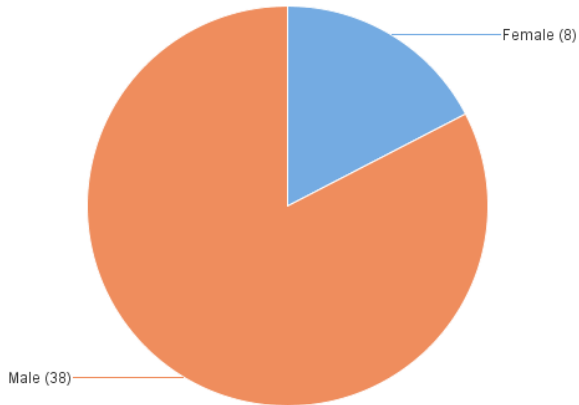

Homicides by Death Year

Last Refresh Date: 2/15/25

Year of Death	2022	2023	2024
Case Count	41	62	46

2024

Case # Count by Age+

Case # Count by Race and Age+

Case # Count by Race

Case # Count by Race and Gender

Case # Count by Gender

Case # Count by Gender and Age+

Case # Count by Age+

Case # Count by Race and Age+

Case # Count by Race

Case # Count by Race and Gender

Case # Count by Gender

Case # Count by Gender and Age+

Case # Count by Age+

Case # Count by Race and Age+

Case # Count by Race

Case # Count by Race and Gender

Case # Count by Gender

Case # Count by Gender and Age+