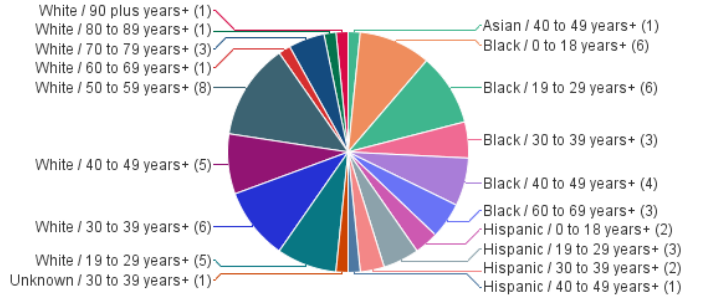

Homicides by Death Year

Last Refresh Date: 2/15/25

Year of Death	2022	2023	2024
Case Count	41	62	46

2024

Case # Count by Age+

Case # Count by Race and Age+

Case # Count by Race

Case # Count by Race and Gender

Case # Count by Gender

Case # Count by Gender and Age+

Case # Count by Age+

Case # Count by Race and Age+

Case # Count by Race

Case # Count by Race and Gender

Case # Count by Gender

Case # Count by Gender and Age+

Case # Count by Age+

Case # Count by Race and Age+

Case # Count by Race

Case # Count by Race and Gender

Case # Count by Gender

Case # Count by Gender and Age+