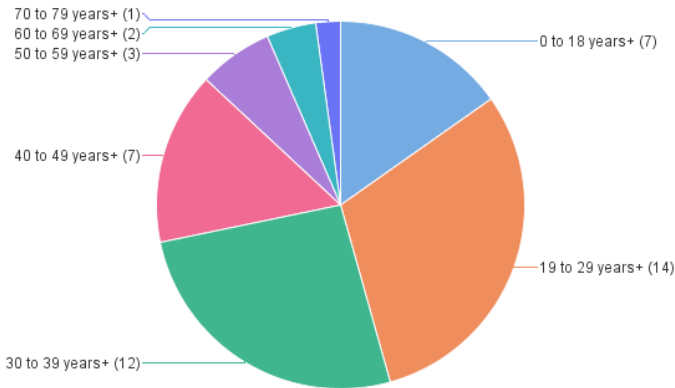

Homicides by Death Year

Last Refresh Date: 2/15/25

Year of Death	2022	2023	2024
Case Count	41	62	46

2024

Case # Count by Age+

Case # Count by Race and Age+

Case # Count by Race

Case # Count by Race and Gender

Case # Count by Gender

Case # Count by Gender and Age+

Case # Count by Age+

Case # Count by Race and Age+

Case # Count by Race

Case # Count by Race and Gender

Case # Count by Gender

Case # Count by Gender and Age+

Case # Count by Age+

Case # Count by Race and Age+

Case # Count by Race

Case # Count by Race and Gender

Case # Count by Gender

Case # Count by Gender and Age+