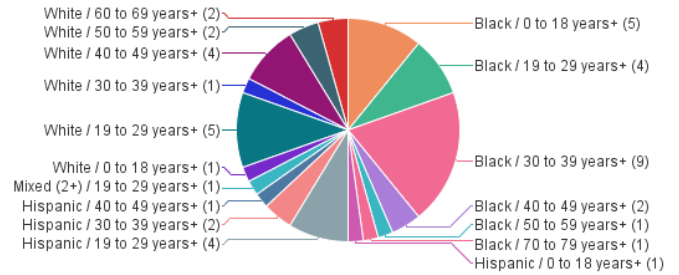

Homicides by Death Year

Last Refresh Date: 2/15/25

Year of Death	2022	2023	2024
Case Count	41	62	46

2024

Case # Count by Age+

Case # Count by Race and Age+

Case # Count by Race

Case # Count by Race and Gender

Case # Count by Gender

Case # Count by Gender and Age+

Case # Count by Age+

Case # Count by Race and Age+

Case # Count by Race

Case # Count by Race and Gender

Case # Count by Gender

Case # Count by Gender and Age+

Case # Count by Age+

Case # Count by Race and Age+

Case # Count by Race

Case # Count by Race and Gender

Case # Count by Gender

Case # Count by Gender and Age+