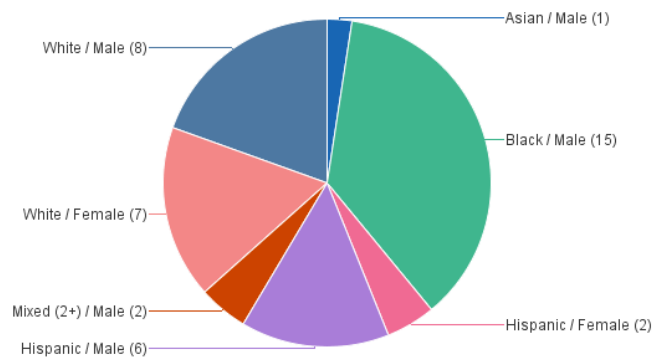

Homicides by Death Year

Last Refresh Date: 2/15/25

Year of Death	2022	2023	2024
Case Count	41	62	46

2024

Case # Count by Age+

Case # Count by Race and Age+

Case # Count by Race

Case # Count by Race and Gender

Case # Count by Gender

Case # Count by Gender and Age+

Case # Count by Age+

Case # Count by Race and Age+

Case # Count by Race

Case # Count by Race and Gender

Case # Count by Gender

Case # Count by Gender and Age+

Case # Count by Age+

Case # Count by Race and Age+

Case # Count by Race

Case # Count by Race and Gender

Case # Count by Gender

Case # Count by Gender and Age+