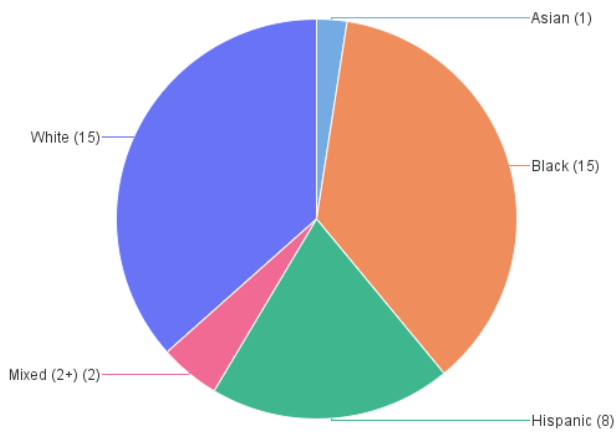

Homicides by Death Year

Last Refresh Date: 2/15/25

Year of Death	2022	2023	2024
Case Count	41	62	46

2024

Case # Count by Age+

Case # Count by Race and Age+

Case # Count by Race

Case # Count by Race and Gender

Case # Count by Gender

Case # Count by Gender and Age+

Case # Count by Age+

Case # Count by Race and Age+

Case # Count by Race

Case # Count by Race and Gender

Case # Count by Gender

Case # Count by Gender and Age+

Case # Count by Age+

Case # Count by Race and Age+

Case # Count by Race

Case # Count by Race and Gender

Case # Count by Gender

Case # Count by Gender and Age+