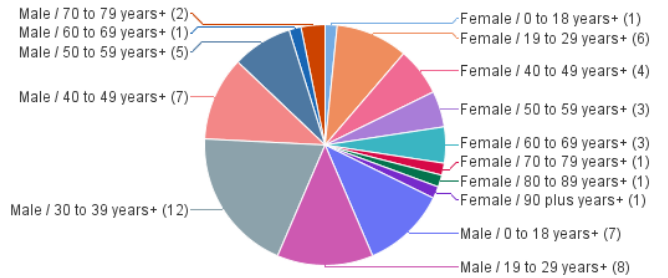

Homicides by Death Year

Last Refresh Date: 2/15/25

Year of Death	2022	2023	2024
Case Count	41	62	46

2024

Case # Count by Age+

Case # Count by Race and Age+

Case # Count by Race

Case # Count by Race and Gender

Case # Count by Gender

Case # Count by Gender and Age+

Case # Count by Age+

Case # Count by Race and Age+

Case # Count by Race

Case # Count by Race and Gender

Case # Count by Gender

Case # Count by Gender and Age+

Case # Count by Age+

Case # Count by Race and Age+

Case # Count by Race

Case # Count by Race and Gender

Case # Count by Gender

Case # Count by Gender and Age+