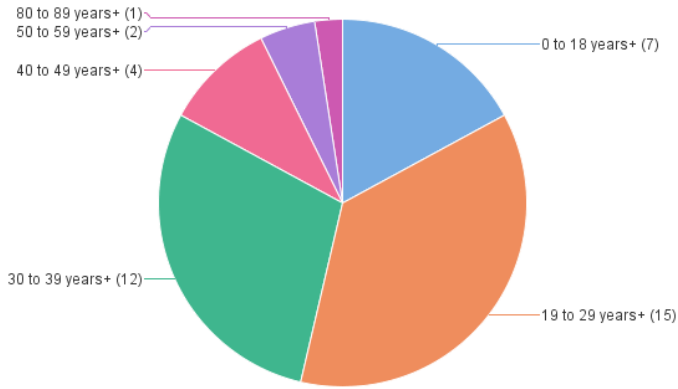

Homicides by Death Year

Last Refresh Date: 2/15/25

Year of Death	2022	2023	2024
Case Count	41	62	46

2024

Case # Count by Age+

Case # Count by Race and Age+

Case # Count by Race

Case # Count by Race and Gender

Case # Count by Gender

Case # Count by Gender and Age+

Case # Count by Age+

Case # Count by Race and Age+

Case # Count by Race

Case # Count by Race and Gender

Case # Count by Gender

Case # Count by Gender and Age+

Case # Count by Age+

Case # Count by Race and Age+

Case # Count by Race

Case # Count by Race and Gender

Case # Count by Gender

Case # Count by Gender and Age+