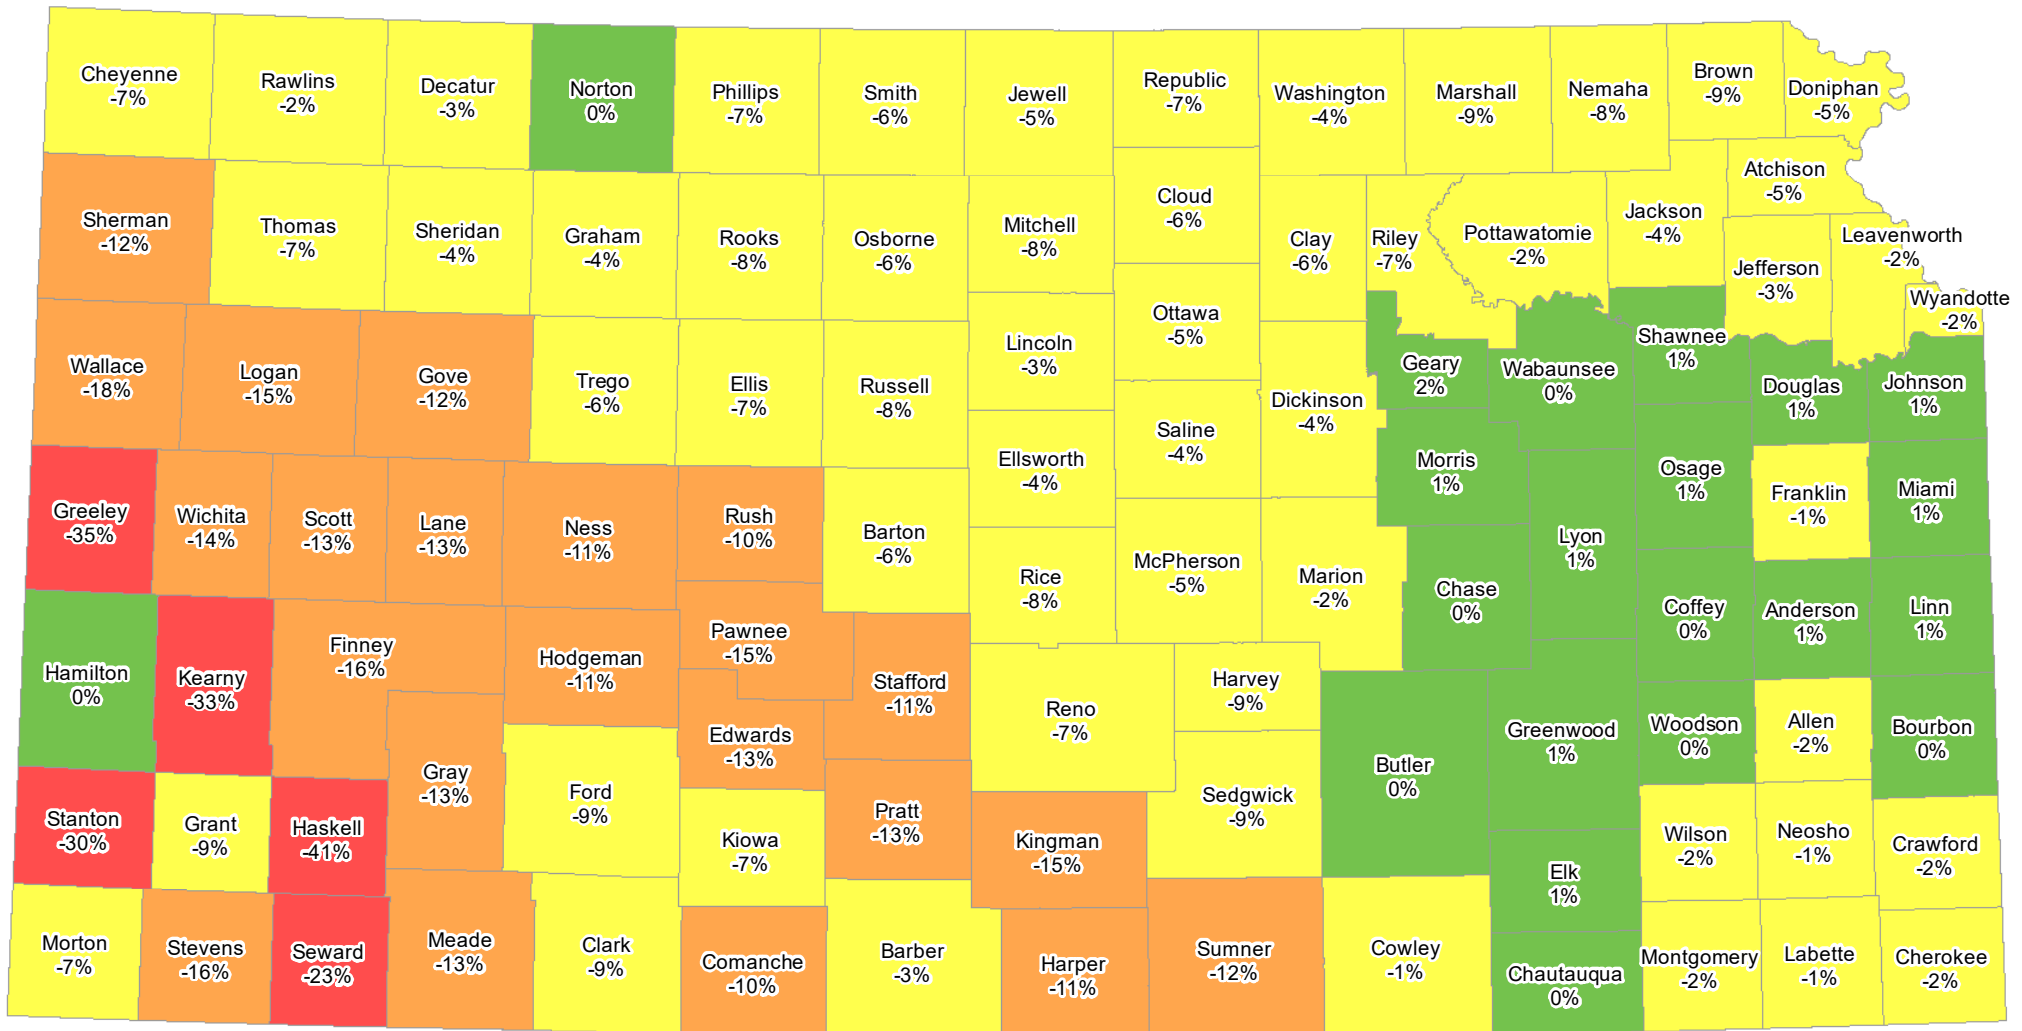

Agricultural Land Values Change from 2024 to 2025

*The number represents the weighted average value change for all land types in the county (dryland, irrigated land, native grass, and tame grass)

% Change

(# of Counties)

February 24, 2025