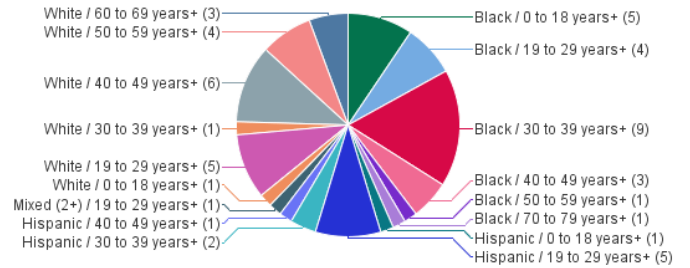

Homicides by Death Year

Last Refresh Date: 4/11/25

Year of Death	2022	2023	2024	2025
Case Count	41	62	53	2

2025

Case # Count by Age+

Case # Count by Race and Age+

Case # Count by Race

Case # Count by Race and Gender

Case # Count by Gender

Case # Count by Gender and Age+

Case # Count by Age+

Case # Count by Race and Age+

Case # Count by Race

Case # Count by Race and Gender

Case # Count by Gender

Case # Count by Gender and Age+

Case # Count by Age+

Case # Count by Race and Age+

Case # Count by Race

Case # Count by Race and Gender

Case # Count by Gender

Case # Count by Gender and Age+

Case # Count by Age+

Case # Count by Race and Age+