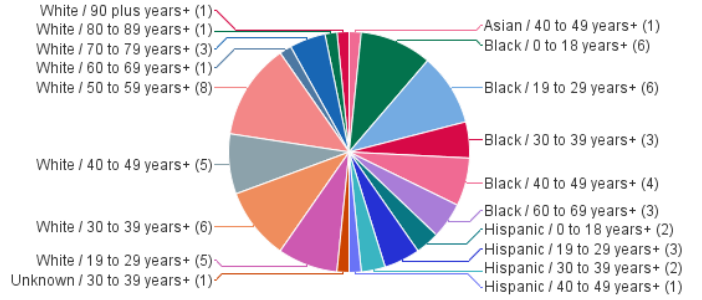

Homicides by Death Year

Last Refresh Date: 4/11/25

Year of Death	2022	2023	2024	2025
Case Count	41	62	53	2

2025

Case # Count by Age+

Case # Count by Race and Age+

Case # Count by Race

Case # Count by Race and Gender

Case # Count by Gender

Case # Count by Gender and Age+

Case # Count by Age+

Case # Count by Race and Age+

Case # Count by Race

Case # Count by Race and Gender

Case # Count by Gender

Case # Count by Gender and Age+

Case # Count by Age+

Case # Count by Race and Age+

Case # Count by Race

Case # Count by Race and Gender

Case # Count by Gender

Case # Count by Gender and Age+

Case # Count by Age+

Case # Count by Race and Age+