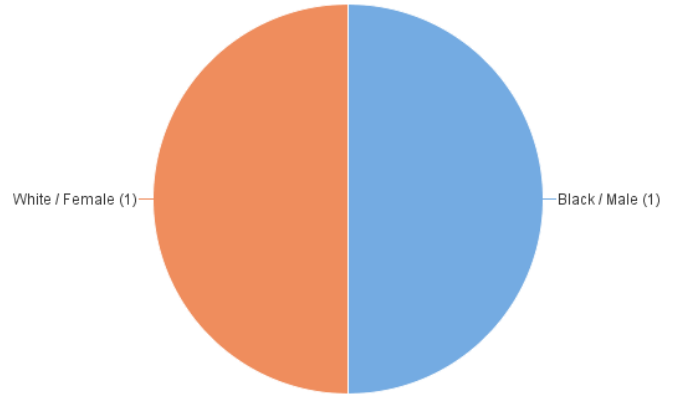

Homicides by Death Year

Last Refresh Date: 4/11/25

Year of Death	2022	2023	2024	2025
Case Count	41	62	53	2

2025

Case # Count by Age+

Case # Count by Race and Age+

Case # Count by Race

Case # Count by Race and Gender

Case # Count by Gender

Case # Count by Gender and Age+

Case # Count by Age+

Case # Count by Race and Age+

Case # Count by Race

Case # Count by Race and Gender

Case # Count by Gender

Case # Count by Gender and Age+

Case # Count by Age+

Case # Count by Race and Age+

Case # Count by Race

Case # Count by Race and Gender

Case # Count by Gender

Case # Count by Gender and Age+

Case # Count by Age+

Case # Count by Race and Age+