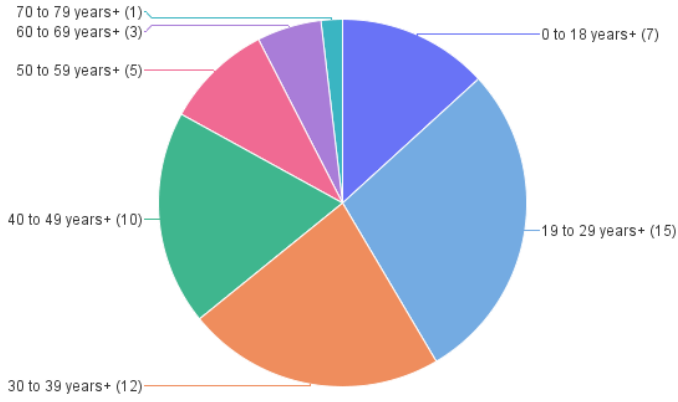

Homicides by Death Year

Last Refresh Date: 4/11/25

Year of Death	2022	2023	2024	2025
Case Count	41	62	53	2

2025

Case # Count by Age+

Case # Count by Race and Age+

Case # Count by Race

Case # Count by Race and Gender

Case # Count by Gender

Case # Count by Gender and Age+

Case # Count by Age+

Case # Count by Race and Age+

Case # Count by Race

Case # Count by Race and Gender

Case # Count by Gender

Case # Count by Gender and Age+

Case # Count by Age+

Case # Count by Race and Age+

Case # Count by Race

Case # Count by Race and Gender

Case # Count by Gender

Case # Count by Gender and Age+

Case # Count by Age+

Case # Count by Race and Age+