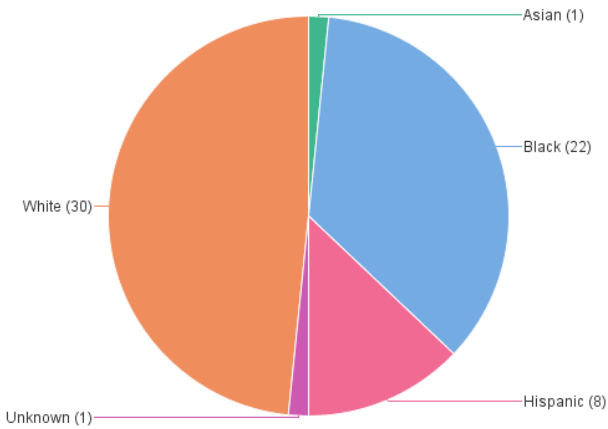

Homicides by Death Year

Last Refresh Date: 4/11/25

Year of Death	2022	2023	2024	2025
Case Count	41	62	53	2

2025

Case # Count by Age+

Case # Count by Race and Age+

Case # Count by Race

Case # Count by Race and Gender

Case # Count by Gender

Case # Count by Gender and Age+

Case # Count by Age+

Case # Count by Race and Age+

Case # Count by Race

Case # Count by Race and Gender

Case # Count by Gender

Case # Count by Gender and Age+

Case # Count by Age+

Case # Count by Race and Age+

Case # Count by Race

Case # Count by Race and Gender

Case # Count by Gender

Case # Count by Gender and Age+

Case # Count by Age+

Case # Count by Race and Age+