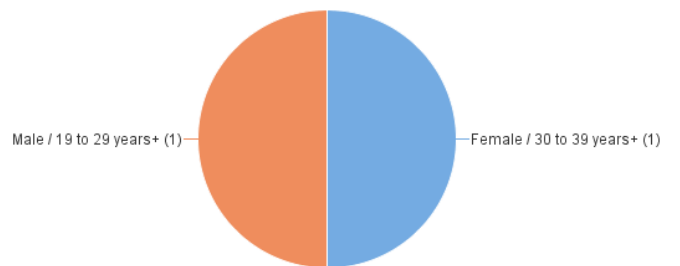

Homicides by Death Year

Last Refresh Date: 4/11/25

Year of Death	2022	2023	2024	2025
Case Count	41	62	53	2

2025

Case # Count by Age+

Case # Count by Race and Age+

Case # Count by Race

Case # Count by Race and Gender

Case # Count by Gender

Case # Count by Gender and Age+

Case # Count by Age+

Case # Count by Race and Age+

Case # Count by Race

Case # Count by Race and Gender

Case # Count by Gender

Case # Count by Gender and Age+