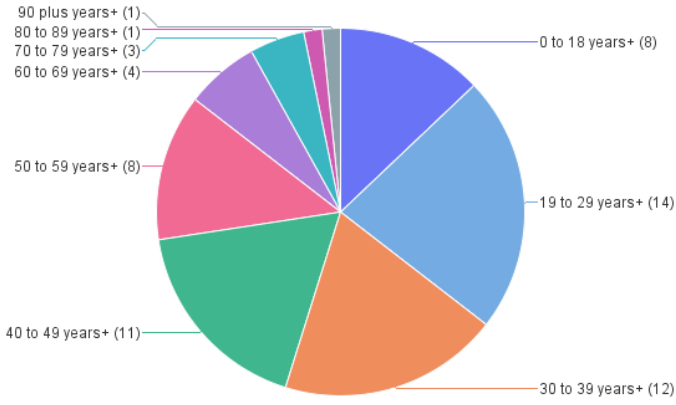

Homicides by Death Year

Last Refresh Date: 4/11/25

Year of Death	2022	2023	2024	2025
Case Count	41	62	53	2

2025

Case # Count by Age+

Case # Count by Race and Age+

Case # Count by Race

Case # Count by Race and Gender

Case # Count by Gender

Case # Count by Gender and Age+

Case # Count by Age+

Case # Count by Race and Age+

Case # Count by Race

Case # Count by Race and Gender

Case # Count by Gender

Case # Count by Gender and Age+

Case # Count by Age+

Case # Count by Race and Age+

Case # Count by Race

Case # Count by Race and Gender

Case # Count by Gender

Case # Count by Gender and Age+

Case # Count by Age+

Case # Count by Race and Age+