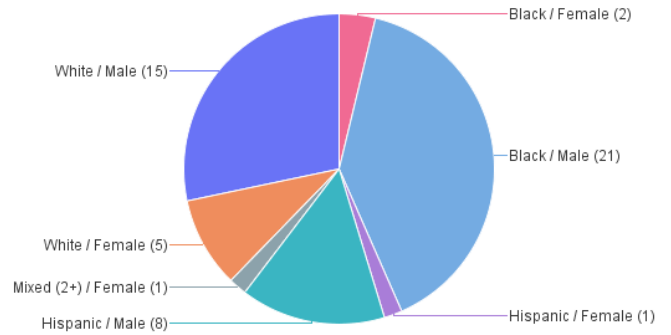

Homicides by Death Year

Last Refresh Date: 4/11/25

Year of Death	2022	2023	2024	2025
Case Count	41	62	53	2

2025

Case # Count by Age+

Case # Count by Race and Age+

Case # Count by Race

Case # Count by Race and Gender

Case # Count by Gender

Case # Count by Gender and Age+

Case # Count by Age+

Case # Count by Race and Age+

Case # Count by Race

Case # Count by Race and Gender

Case # Count by Gender

Case # Count by Gender and Age+

Case # Count by Age+

Case # Count by Race and Age+

Case # Count by Race

Case # Count by Race and Gender

Case # Count by Gender

Case # Count by Gender and Age+

Case # Count by Age+

Case # Count by Race and Age+

Case # Count by Race

Case # Count by Race and Gender

Case # Count by Gender

Case # Count by Gender and Age+