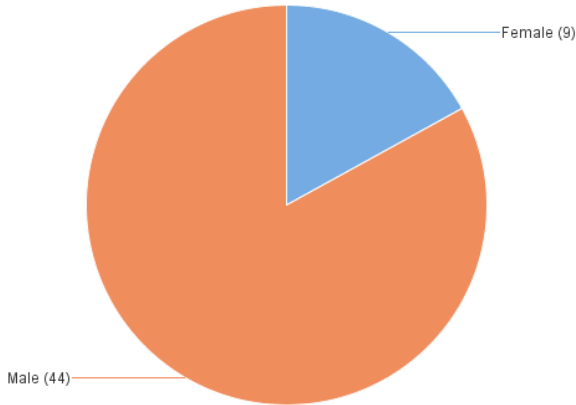

Homicides by Death Year

Last Refresh Date: 4/11/25

Year of Death	2022	2023	2024	2025
Case Count	41	62	53	2

2025

Case # Count by Age+

Case # Count by Race and Age+

Case # Count by Race

Case # Count by Race and Gender

Case # Count by Gender

Case # Count by Gender and Age+

Case # Count by Age+

Case # Count by Race and Age+

Case # Count by Race

Case # Count by Race and Gender

Case # Count by Gender

Case # Count by Gender and Age+

Case # Count by Age+

Case # Count by Race and Age+

Case # Count by Race

Case # Count by Race and Gender

Case # Count by Gender

Case # Count by Gender and Age+

Case # Count by Age+

Case # Count by Race and Age+