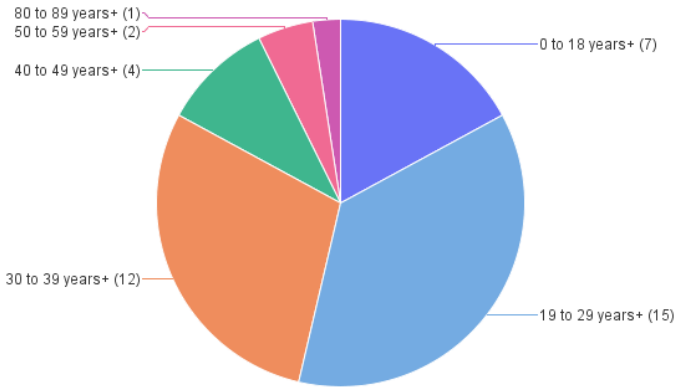

Homicides by Death Year

Last Refresh Date: 4/11/25

Year of Death	2022	2023	2024	2025
Case Count	41	62	53	2

2025

Case # Count by Age+

Case # Count by Race and Age+

Case # Count by Race

Case # Count by Race and Gender

Case # Count by Gender

Case # Count by Gender and Age+

Case # Count by Age+

Case # Count by Race and Age+

Case # Count by Race

Case # Count by Race and Gender

Case # Count by Gender

Case # Count by Gender and Age+

Case # Count by Age+

Case # Count by Race and Age+

Case # Count by Race

Case # Count by Race and Gender

Case # Count by Gender

Case # Count by Gender and Age+

Case # Count by Age+

Case # Count by Race and Age+

Case # Count by Race

Case # Count by Race and Gender

Case # Count by Gender

Case # Count by Gender and Age+