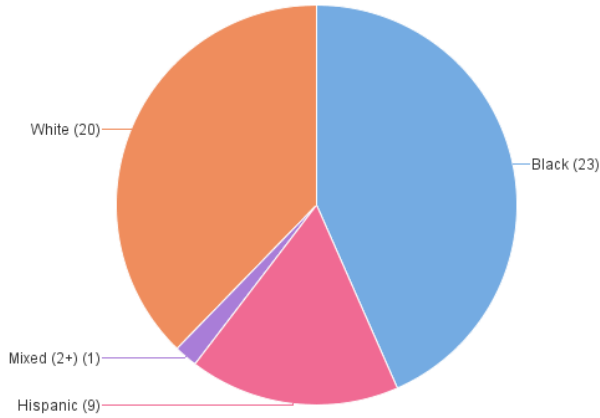

Homicides by Death Year

Last Refresh Date: 4/11/25

Year of Death	2022	2023	2024	2025
Case Count	41	62	53	2

2025

Case # Count by Age+

Case # Count by Race and Age+

Case # Count by Race

Case # Count by Race and Gender

Case # Count by Gender

Case # Count by Gender and Age+

Case # Count by Age+

Case # Count by Race and Age+

Case # Count by Race

Case # Count by Race and Gender

Case # Count by Gender

Case # Count by Gender and Age+

Case # Count by Age+

Case # Count by Race and Age+

Case # Count by Race

Case # Count by Race and Gender

Case # Count by Gender

Case # Count by Gender and Age+

Case # Count by Age+

Case # Count by Race and Age+