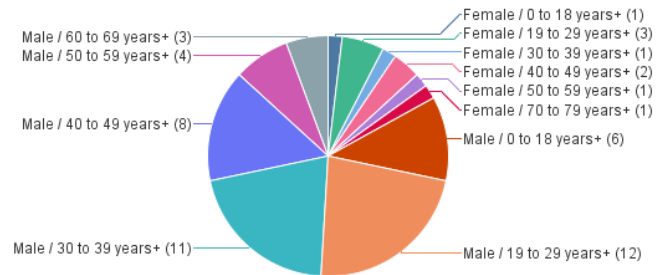

Homicides by Death Year

Last Refresh Date: 4/11/25

Year of Death	2022	2023	2024	2025
Case Count	41	62	53	2

2025

Case # Count by Age+

Case # Count by Race and Age+

Case # Count by Race

Case # Count by Race and Gender

Case # Count by Gender

Case # Count by Gender and Age+

Case # Count by Age+

Case # Count by Race and Age+

Case # Count by Race

Case # Count by Race and Gender

Case # Count by Gender

Case # Count by Gender and Age+

Case # Count by Age+

Case # Count by Race and Age+

Case # Count by Race

Case # Count by Race and Gender

Case # Count by Gender

Case # Count by Gender and Age+

Case # Count by Age+

Case # Count by Race and Age+

Case # Count by Race

Case # Count by Race and Gender

Case # Count by Gender

Case # Count by Gender and Age+